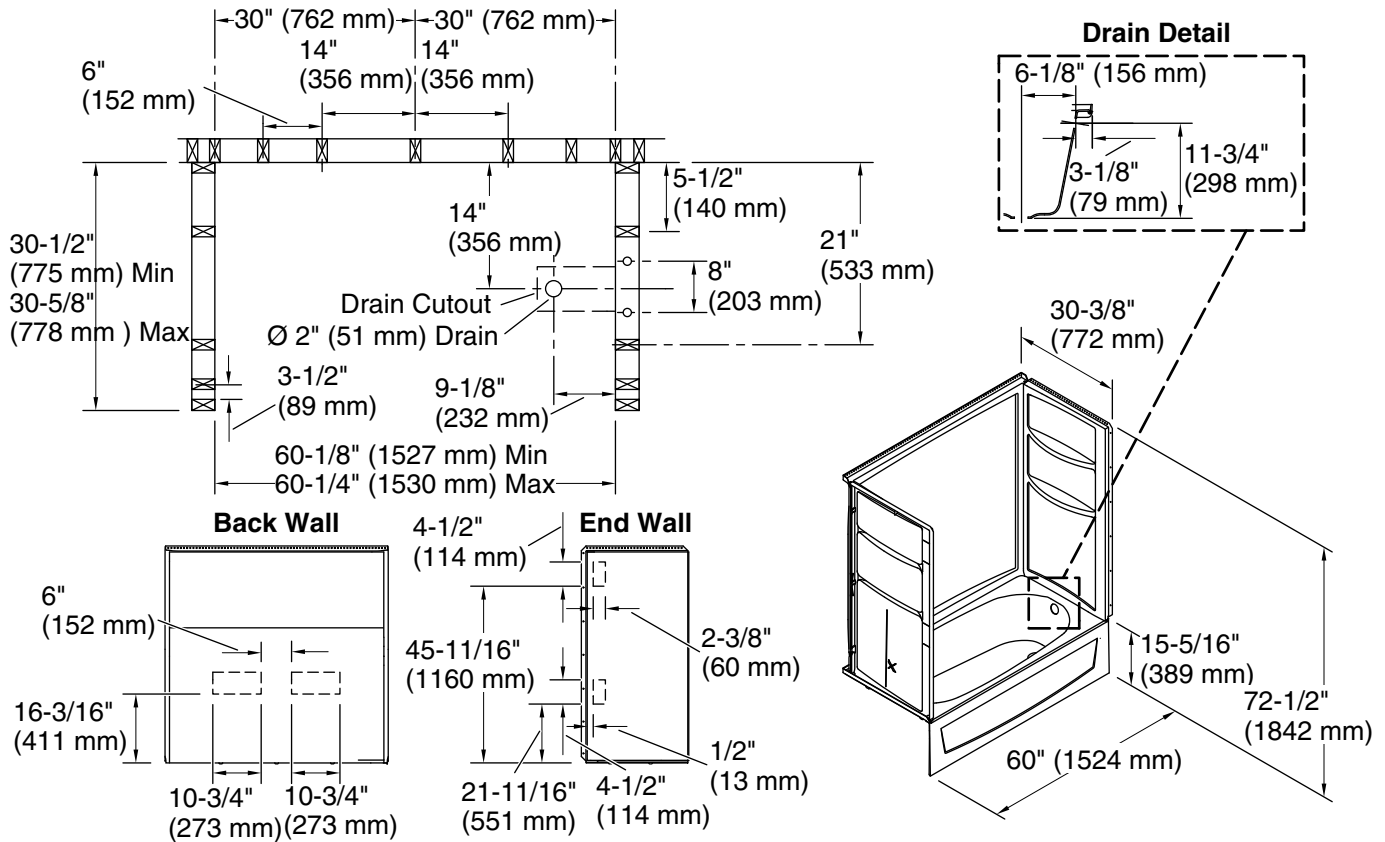

Technical Information

All product dimensions are nominal.

Installation:	Three-wall alcove
Drain location:	Right
Weight:	108.5 lbs (49.2 kg)
Water depth:	10-1/4" (260 mm)
Water capacity:	35 gal (132.5 L)
Maximum door height:	55-3/4" (1416 mm)
Maximum door width:	57-3/4" (1467 mm)

Notes

Install this product according to the installation instructions.

Studs should be positioned roughly as shown.