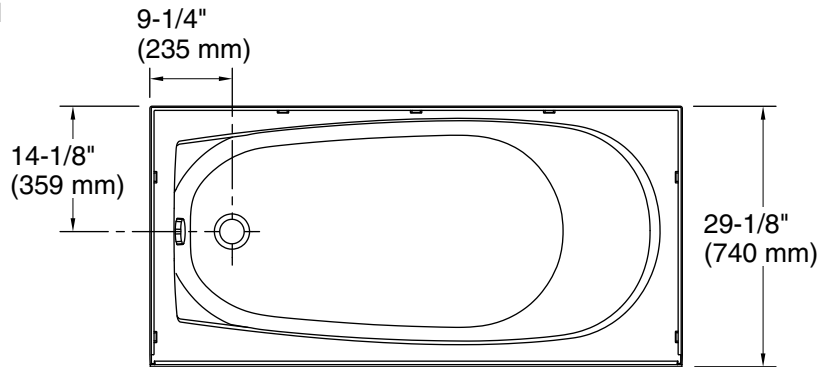

**Features**

- Durable high-gloss finish
- 15" (381 mm) bath depth (floor to top of threshold)
- Integral apron creates a clean, finished look
- Innovative 1/2" (12.7 mm) step flange provides superior water containment for installation with tile or Vikrell wall sets
- Complements traditional and contemporary bathroom designs
- Compatible with 7134 Series Performa 2 wall sets

**Available Colors/Finishes**

*Color tiles intended for reference only.*

**Color Code Description**

	0	White
--	---	-------

No change in measurements if connected with drain illustrated. (K-7213)

**Integral Flange Detail**

**Technical Information**

All product dimensions are nominal.

- Installation: Three-wall alcove
- Drain location: Left
- Weight: 45 lbs (20.4 kg)
- Water depth: 10-1/4" (260 mm)
- Water capacity: 35 gal (132.5 L)
- Minimum flat for door: 1-3/4" (44 mm)