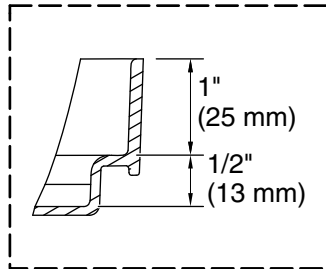

No change in measurements if connected with drain illustrated. (K-7213)

Integral Flange Detail