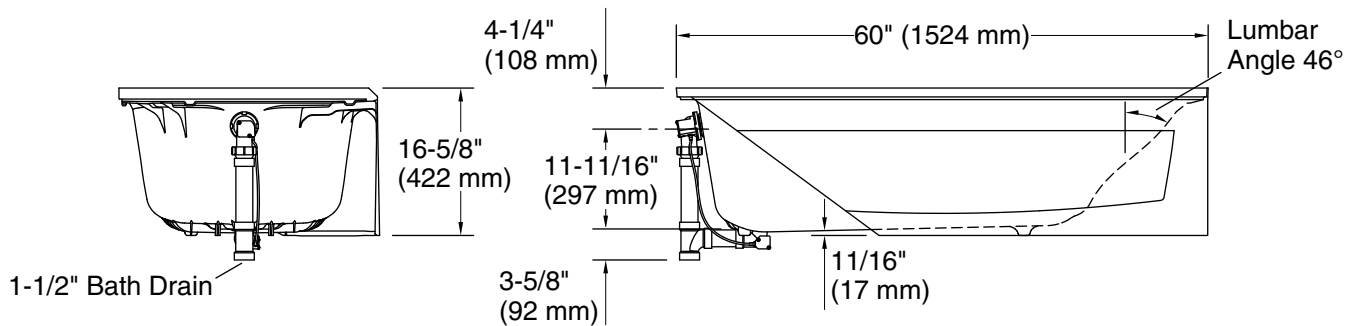

**Features**

- Durable high-gloss finish
- 15" (381 mm) bath depth (floor to top of threshold)
- Integral apron creates a clean, finished look
- Innovative 1/2" (12.7 mm) step flange provides superior water containment for installation with tile or Vikrell wall sets
- Complements traditional and contemporary bathroom designs
- Compatible with 7134 Series Performa 2 wall sets

**Available Colors/Finishes**

*Color tiles intended for reference only.*

**Color Code Description**

	0	White
--	---	-------

No change in measurements if connected with drain illustrated. (K-7213)

**Integral Flange Detail**

**Technical Information**

All product dimensions are nominal.

- Installation: Three-wall alcove
- Drain location: Left
- Weight: 45 lbs (20.4 kg)
- Water depth: 10-1/4" (260 mm)
- Water capacity: 35 gal (132.5 L)
- Minimum flat for door: 1-3/4" (44 mm)