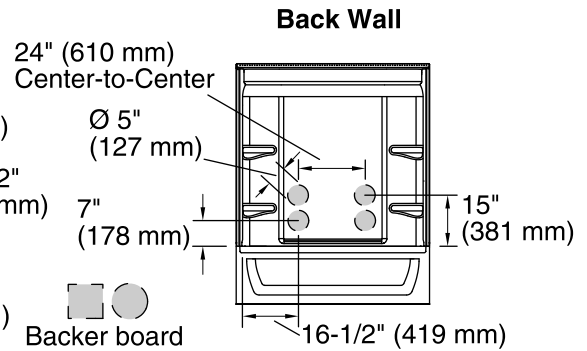

Ensemble™ Medley®
60" x 30" Bath/Shower w/Backer Boards
71370126

Features

- Alcove installation
- 16" apron
- Solid Vikrell material
- Right drain
- Tongue-and-groove walls with snap-together installation
- High-gloss walls
- No caulk required
- Molded-in shelves
- Dry-Block™ seal and channeled water containment system
- Aging in Place backerboards

Included Components

Product consists of:

- 71374106 60" x 30" Bath/Shower Wall Set with Backer Boards
- 71171120 30" Bath

Codes/Standards

- CSA B45.5/IAPMO Z124
- ASTM E162
- ASTM E662
- Greenguard UL 2818 - Gold
- HUD, UM Bulletin 73

Color	Code	Description
	0	White
	96	KOHLER Biscuit

Technical Information

All product dimensions are nominal.

- Installation: Three-wall alcove
 Drain location: Right
 Basin area, bottom: 45" x 20" (1143 mm x 508 mm)
 Basin area, top: 53" x 23" (1346 mm x 584 mm)
 Water depth: 11-1/4" (286 mm)
 Water capacity: 44 gal (166.6 L)
 Minimum flat for door: 2-3/4" (70 mm)
 Maximum door height: 56-3/4" (1441 mm)
 Maximum door width: 57-11/16" (1465 mm)