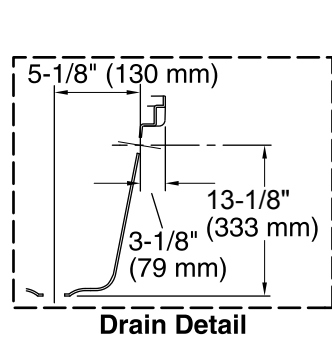

Ensemble™ Medley®
60" x 30" Bath/Shower w/Backer Boards
71370126

Features

- Alcove installation
- 16" apron
- Solid Vikrell material
- Right drain
- Tongue-and-groove walls with snap-together installation
- High-gloss walls
- No caulk required
- Molded-in shelves
- Dry-Block™ seal and channeled water containment system
- Aging in Place backerboards

Included Components

Product consists of:

- 71374106 60" x 30" Bath/Shower Wall Set with Backer Boards
- 71171120 30" Bath

Codes/Standards

- CSA B45.5/IAPMO Z124
- ASTM E162
- ASTM E662
- Greenguard UL 2818 - Gold
- HUD, UM Bulletin 73

Color	Code	Description
	0	White
	96	KOHLER Biscuit

Technical Information

All product dimensions are nominal.

- Installation: Three-wall alcove
 Drain location: Right
 Basin area, bottom: 45" x 20" (1143 mm x 508 mm)
 Basin area, top: 53" x 23" (1346 mm x 584 mm)
 Water depth: 11-1/4" (286 mm)
 Water capacity: 44 gal (166.6 L)
 Minimum flat for door: 2-3/4" (70 mm)
 Maximum door height: 56-3/4" (1441 mm)
 Maximum door width: 57-11/16" (1465 mm)