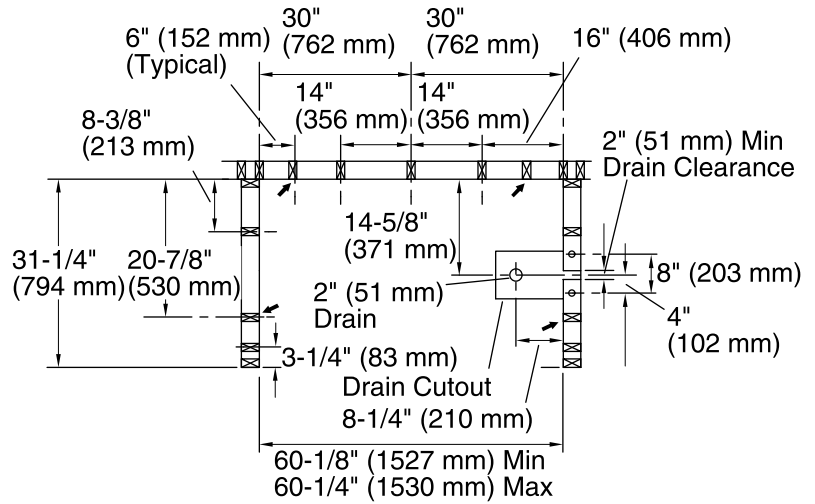

Ensemble™ Medley®
60" x 30" Bath/Shower w/Backer Boards
71370126

Features

- Alcove installation
- 16" apron
- Solid Vikrell material
- Right drain
- Tongue-and-groove walls with snap-together installation
- High-gloss walls
- No caulk required
- Molded-in shelves
- Dry-Block™ seal and channeled water containment system
- Aging in Place backerboards

Included Components

Product consists of:

- 71374106 60" x 30" Bath/Shower Wall Set with Backer Boards
- 71171120 30" Bath

Codes/Standards

- CSA B45.5/IAPMO Z124
- ASTM E162
- ASTM E662
- Greenguard UL 2818 - Gold
- HUD, UM Bulletin 73

Color	Code	Description
	0	White
	96	KOHLER Biscuit

Technical Information

All product dimensions are nominal.

- Installation: Three-wall alcove
 Drain location: Right
 Basin area, bottom: 45" x 20" (1143 mm x 508 mm)
 Basin area, top: 53" x 23" (1346 mm x 584 mm)
 Water depth: 11-1/4" (286 mm)
 Water capacity: 44 gal (166.6 L)
 Minimum flat for door: 2-3/4" (70 mm)
 Maximum door height: 56-3/4" (1441 mm)
 Maximum door width: 57-11/16" (1465 mm)