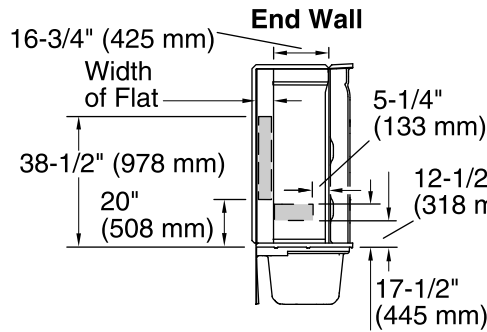

Ensemble™ Medley®
60" x 30" Bath/Shower w/Backer Boards
71370126

Features

- Alcove installation
- 16" apron
- Solid Vikrell material
- Right drain
- Tongue-and-groove walls with snap-together installation
- High-gloss walls
- No caulk required
- Molded-in shelves
- Dry-Block™ seal and channeled water containment system
- Aging in Place backerboards

Included Components

Product consists of:

- 71374106 60" x 30" Bath/Shower Wall Set with Backer Boards
- 71171120 30" Bath

Codes/Standards

- CSA B45.5/IAPMO Z124
- ASTM E162
- ASTM E662
- Greenguard UL 2818 - Gold
- HUD, UM Bulletin 73

Color	Code	Description
	0	White
	96	KOHLER Biscuit

Technical Information

All product dimensions are nominal.

- Installation: Three-wall alcove
 Drain location: Right
 Basin area, bottom: 45" x 20" (1143 mm x 508 mm)
 Basin area, top: 53" x 23" (1346 mm x 584 mm)
 Water depth: 11-1/4" (286 mm)
 Water capacity: 44 gal (166.6 L)
 Minimum flat for door: 2-3/4" (70 mm)
 Maximum door height: 56-3/4" (1441 mm)
 Maximum door width: 57-11/16" (1465 mm)