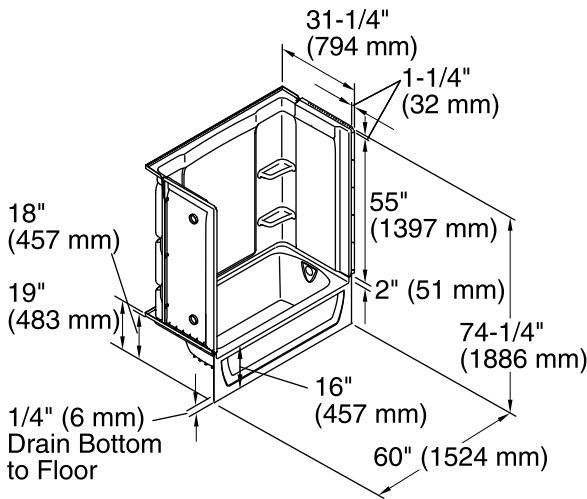

Ensemble™ Medley®
60" x 30" Bath/Shower w/Backer Boards
71370126

Features

- Alcove installation
- 16" apron
- Solid Vikrell material
- Right drain
- Tongue-and-groove walls with snap-together installation
- High-gloss walls
- No caulk required
- Molded-in shelves
- Dry-Block™ seal and channeled water containment system
- Aging in Place backerboards

Included Components

Product consists of:

- 71374106 60" x 30" Bath/Shower Wall Set with Backer Boards
- 71171120 30" Bath

Codes/Standards

- CSA B45.5/IAPMO Z124
- ASTM E162
- ASTM E662
- Greenguard UL 2818 - Gold
- HUD, UM Bulletin 73

Color	Code	Description
	0	White
	96	KOHLER Biscuit

Technical Information

All product dimensions are nominal.

- Installation: Three-wall alcove
 Drain location: Right
 Basin area, bottom: 45" x 20" (1143 mm x 508 mm)
 Basin area, top: 53" x 23" (1346 mm x 584 mm)
 Water depth: 11-1/4" (286 mm)
 Water capacity: 44 gal (166.6 L)
 Minimum flat for door: 2-3/4" (70 mm)
 Maximum door height: 56-3/4" (1441 mm)
 Maximum door width: 57-11/16" (1465 mm)