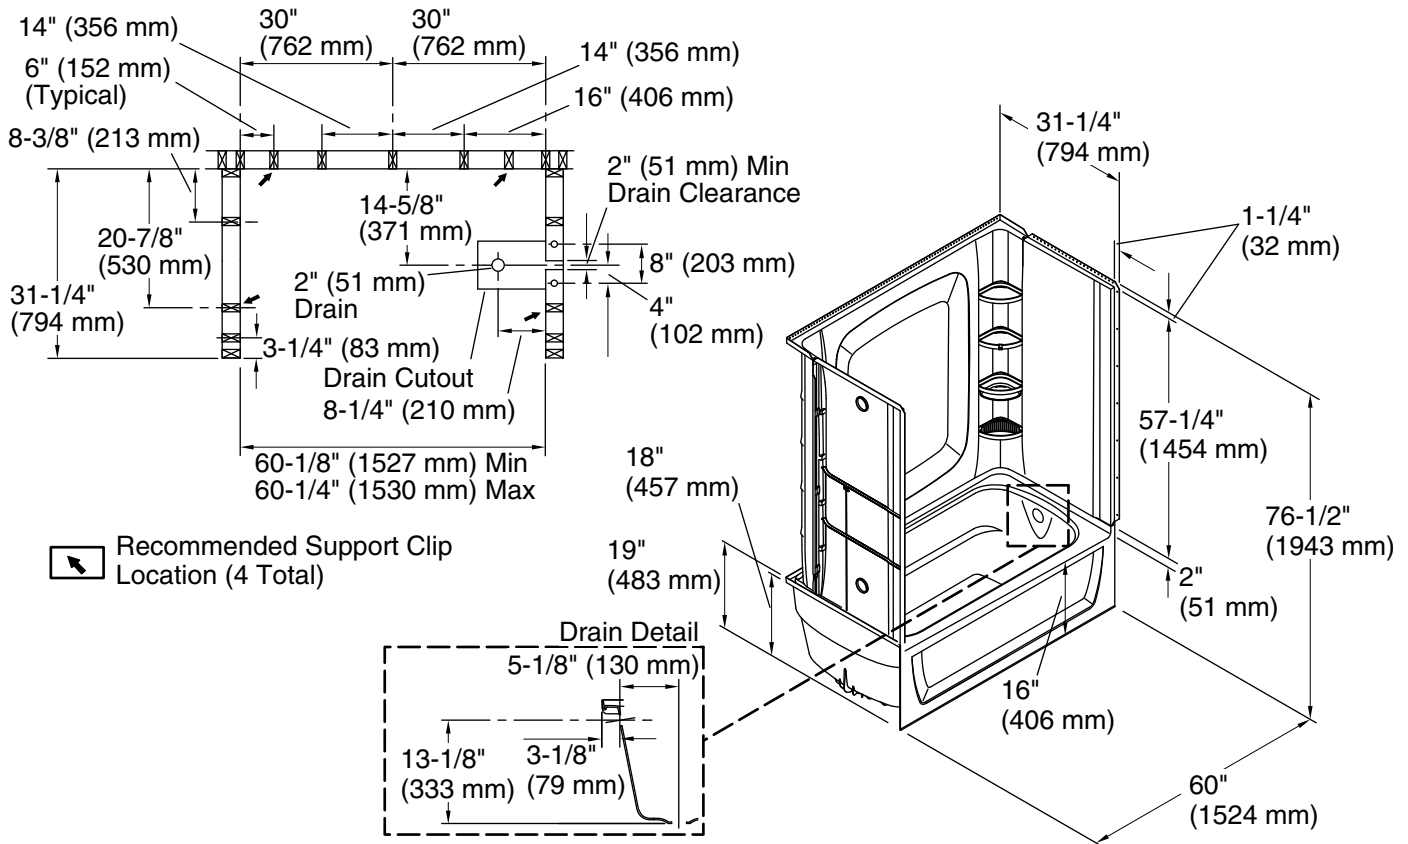

STORE+®
60-1/4" x 30" bath/shower
71470120

Features

- Tongue-and-groove modular design allows for easy installation during any phase of construction.
- Includes four rimmed shelves, two caddies, two hooks, and two soap dishes with towel bar.
- Dishwasher-safe shelves and bins snap into place; no tools required.
- Holds up to 30 bottles.
- Easy-to-clean, durable high-gloss finish.

For the most current Specification Sheet, go to www.sterlingplumbing.com.

12-29-2021 10:37 - US/CA

Technical Information

All product dimensions are nominal.

Installation:	Three-wall alcove
Drain location:	Right
Basin area, bottom:	45" x 20" (1143 mm x 508 mm)
Basin area, top:	53" x 23" (1346 mm x 584 mm)
Water depth:	11-1/4" (286 mm)
Water capacity:	44 gal (166.6 L)
Maximum door height:	59" (1499 mm)
Maximum door width:	57-11/16" (1465 mm)