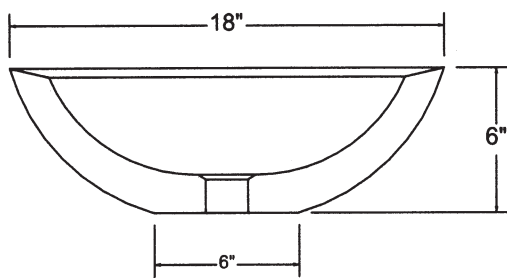

C25
BEVELED ROUND VESSEL

© 2000 STONE FOREST, INC.

TOP VIEW

SIDE VIEW

Rough exterior with polished rim and interior
Available in:

- Beige Granite (BE)
- Black Granite (BL)
- Blue-grey Granite (BG)

Polished and honed materials
Available in:

- Crema Marfil Marble (CM)
- Honed Basalt (HB)
- Multicolor Onyx (MO)
- Honey Onyx (HO)
- Papiro Cream Marble (PA)
- Travertino Romano (TR)
- White Onyx (WO)

Approx thickness at drain is 1-1/2".
Required drain use 9054D Grid Drain
or 9058D Lift & Turn. Drains are 1.25" NPT.
This can be supplied by Stone Forest at
your request in select finishes.

Do not use pop-up drains

Approx 60 lbs

UPC® listed