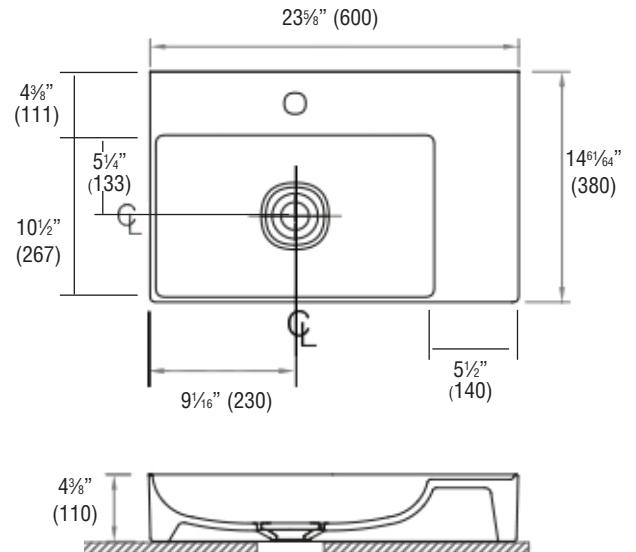

FEATURES

- Rectangular vessel bathroom sink for above counter installation.
- Faucet deck with 1 center faucet hole drilling or faucet holes to accommodate 4-inch (101.6mm) centerset faucet or 8-inch (203.2mm)widespread faucet. Order sink with preferred hole drillings.
- Vitreous china.
- Concealed drain with vitreous china drain cover.
- 5 Year Limited Residential Warranty / 1 Year Commercial Warranty

COLOR

- White

TOILETS/LAVS

Specified Model

	MODEL NO.	DESCRIPTION	Length	Width	Height
ABOVE COUNTER LAVATORY					
<input type="checkbox"/>	TL-1661	Lavatory Vessel Bowl - 1 center hole	23 ⁵ / ₈ "	14 ⁶ / ₁₆ "	4 ³ / ₈ "
<input type="checkbox"/>	TL-1664	Lavatory Vessel Bowl - 4" centers	23 ⁵ / ₈ "	14 ⁶ / ₁₆ "	4 ³ / ₈ "
<input type="checkbox"/>	TL-1668	Lavatory Vessel Bowl - 8" centers	23 ⁵ / ₈ "	14 ⁶ / ₁₆ "	4 ³ / ₈ "