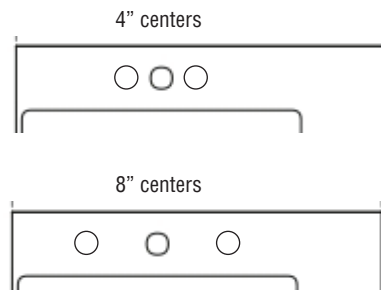

FEATURES

- Rectangular vessel bathroom sink for above counter installation.
- Faucet deck with 1 center faucet hole drilling or faucet holes to accommodate 4-inch (101.6mm) centerset faucet or 8-inch (203.2mm)widespread faucet. Order sink with preferred hole drillings.
- Vitreous china.
- Concealed drain with vitreous china drain cover.
- 5 Year Limited Residential Warranty / 1 Year Commercial Warranty

COLOR

- White

TOILETS/LAVS

Specified Model

	MODEL NO.	DESCRIPTION	Length	Width	Height
ABOVE COUNTER LAVATORY					
<input type="checkbox"/>	TL-1661	Lavatory Vessel Bowl - 1 center hole	23 ⁵ / ₈ "	14 ⁶ / ₁₆ "	4 ³ / ₈ "
<input type="checkbox"/>	TL-1664	Lavatory Vessel Bowl - 4" centers	23 ⁵ / ₈ "	14 ⁶ / ₁₆ "	4 ³ / ₈ "
<input type="checkbox"/>	TL-1668	Lavatory Vessel Bowl - 8" centers	23 ⁵ / ₈ "	14 ⁶ / ₁₆ "	4 ³ / ₈ "