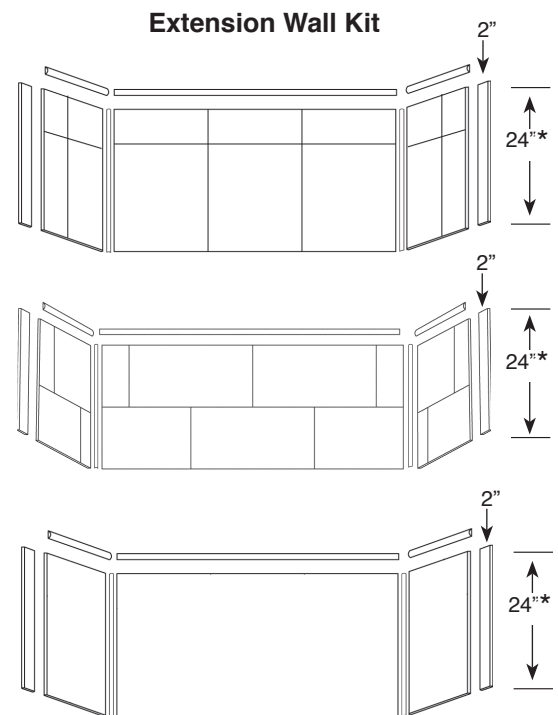

Plain / Colors

☐	01 White
☐	08 Biscuit
☐	67 Matrix Khaki
☐	86 Sea Shore