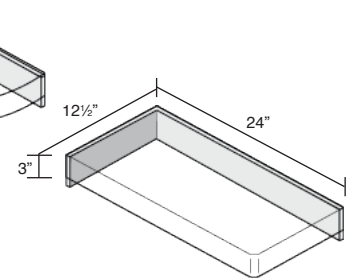

Horizontal Wall Pocket  
WSH2216

Vertical Wall Pocket  
WSV0830

For use with Remodel & Direct to Stud

Corner Shower Seat  
CSS1414

Rectangular Shower Seat  
RSS2412

**To Be Specified:** Color (see below)

**Plain / Colors**