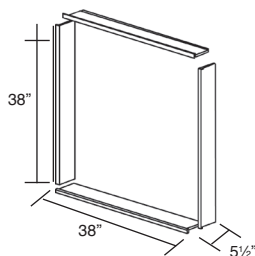

Arched Wall Pocket
WSA1522