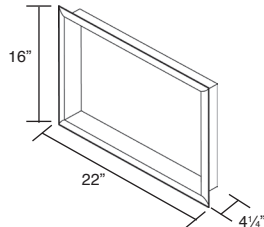

Vertical Wall Pocket
WSV0830