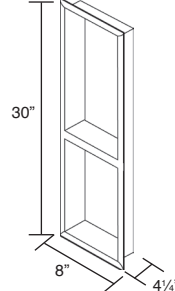

FEATURES

- All accessories can be used with Remodel shower walls. Shower Seats can be used with Direct to Stud shower walls.
- On-site installation.
- 100% Solid Surface material for superior strength, beauty and easy cleaning. Surface will not support bacteria growth.
- 3 Wall Pockets: arched, horizontal, vertical.
- 2 Shower Seats: corner, rectangular
- Window Trim Kit fits openings up to 36".
- 10 Year Limited Residential Warranty / 3 Year Commercial Warranty

COLORS

- 4 Transitions colors with plain pattern.
- 4 Classic colors with plain pattern.

Specified Model

	SIZE	MODEL NO.	DESCRIPTION	Width	Depth	Height
ACCESSORIES for REMODEL SERIES only						
☐	36" x 36"	WTK36	Window Trim	38"	5½"	38"
☐	15" x 22"	WSA1522	Arched Wall Pocket	15"	4¼"	22"
☐	15" x 22"	WSH2216	Horizontal Wall Pocket	22"	4¼"	16"
☐	15" x 22"	WSV0830	Vertical Wall Pocket	8"	4¼"	30"
ACCESSORIES for REMODEL SERIES & DIRECT-TO-STUD						
☐	14" x 14"	CSS1414	Corner Shower Seat	14½"	14½"	3"
☐	24" x 12"	RSS2412	Rectangular Shower Seat	24"	12½"	3"

DIRECT-TO-STUD

REMODEL

For use with Remodel Series only

For use with Remodel & Direct to Stud

To Be Specified: Color (see below)

Plain / Colors

	☐	91 White Carrara	☐	01 White
	☐	92 Silver Mocha	☐	08 Biscuit
	☐	94 Sand Mountain	☐	67 Matrix Khaki
	☐	96 Almond Sky	☐	86 Sea Shore