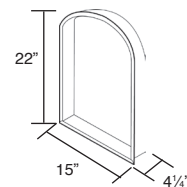

**COLORS**

- 4 Transitions colors with plain pattern.
- 4 Classic colors with plain pattern.

**Specified Model**

	SIZE	MODEL NO.	DESCRIPTION	Width	Depth	Height
<b>ACCESSORIES for REMODEL SERIES only</b>						
<input type="checkbox"/>	36" x 36"	WTK36	Window Trim	38"	5½"	38"
<input type="checkbox"/>	15" x 22"	WSA1522	Arched Wall Pocket	15"	4¼"	22"
<input type="checkbox"/>	15" x 22"	WSH2216	Horizontal Wall Pocket	22"	4¼"	16"
<input type="checkbox"/>	15" x 22"	WSV0830	Vertical Wall Pocket	8"	4¼"	30"
<b>ACCESSORIES for REMODEL SERIES &amp; DIRECT-TO-STUD</b>						
<input type="checkbox"/>	14" x 14"	CSS1414	Corner Shower Seat	14½"	14½"	3"
<input type="checkbox"/>	24" x 12"	RSS2412	Rectangular Shower Seat	24"	12½"	3"

Remodel RKWFX6027R-91 shown with RSS2412 Shower Seat, WTK36 Window Trim Kit, WSV0830 Vertical Wall Pocket

**DIRECT-TO-STUD**

**REMODEL**

For use with Remodel Series only

Window Trim Kit  
WTK36

Arched Wall Pocket  
WSA1522

Horizontal Wall Pocket  
WSH2216

Vertical Wall Pocket  
WSV0830

For use with Remodel & Direct to Stud

Corner Shower Seat  
CSS1414

Rectangular Shower Seat  
RSS2412

**To Be Specified:** Color (see below)

**Plain / Colors**