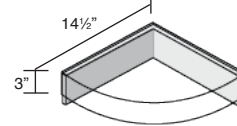

Horizontal Wall Pocket  
WSH2216

Vertical Wall Pocket  
WSV0830

For use with Remodel & Direct to Stud

Corner Shower Seat  
CSS1414

Rectangular Shower Seat  
RSS2412

**To Be Specified:** Color (see below)

**Plain / Colors**