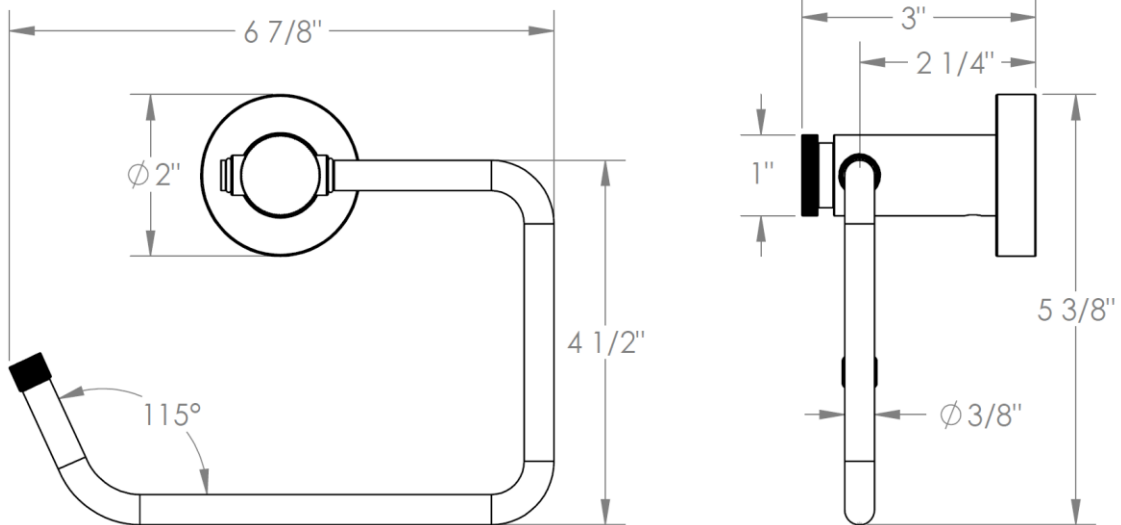

111-0.4
Paper Holder

WATERMARK DESIGNS 7/22/2016