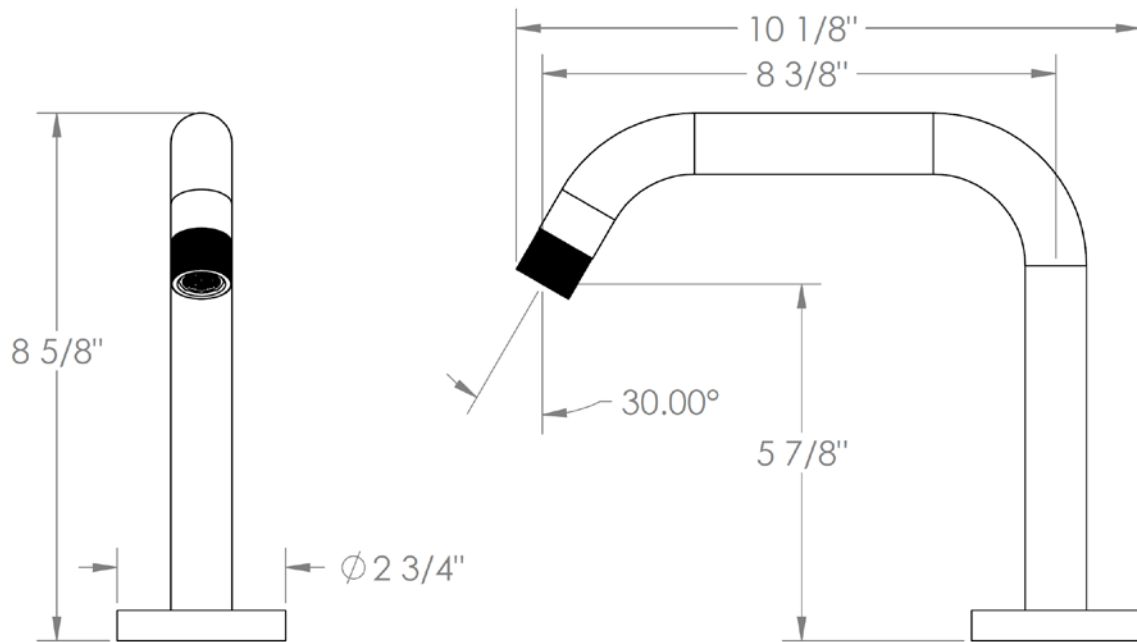

111-DS

Deck Mounted Bath Spout

Meets the applicable requirements of ASME A112.18.1-2005/CSA B125.1-05, entitled "Plumbing Supply Fittings"

WATERMARK DESIGNS 3/5/2018

350 Dewitt Ave Brooklyn NY 11207 USA T 718 257 2800 F 718 257 2144 info@watermark-designs.com