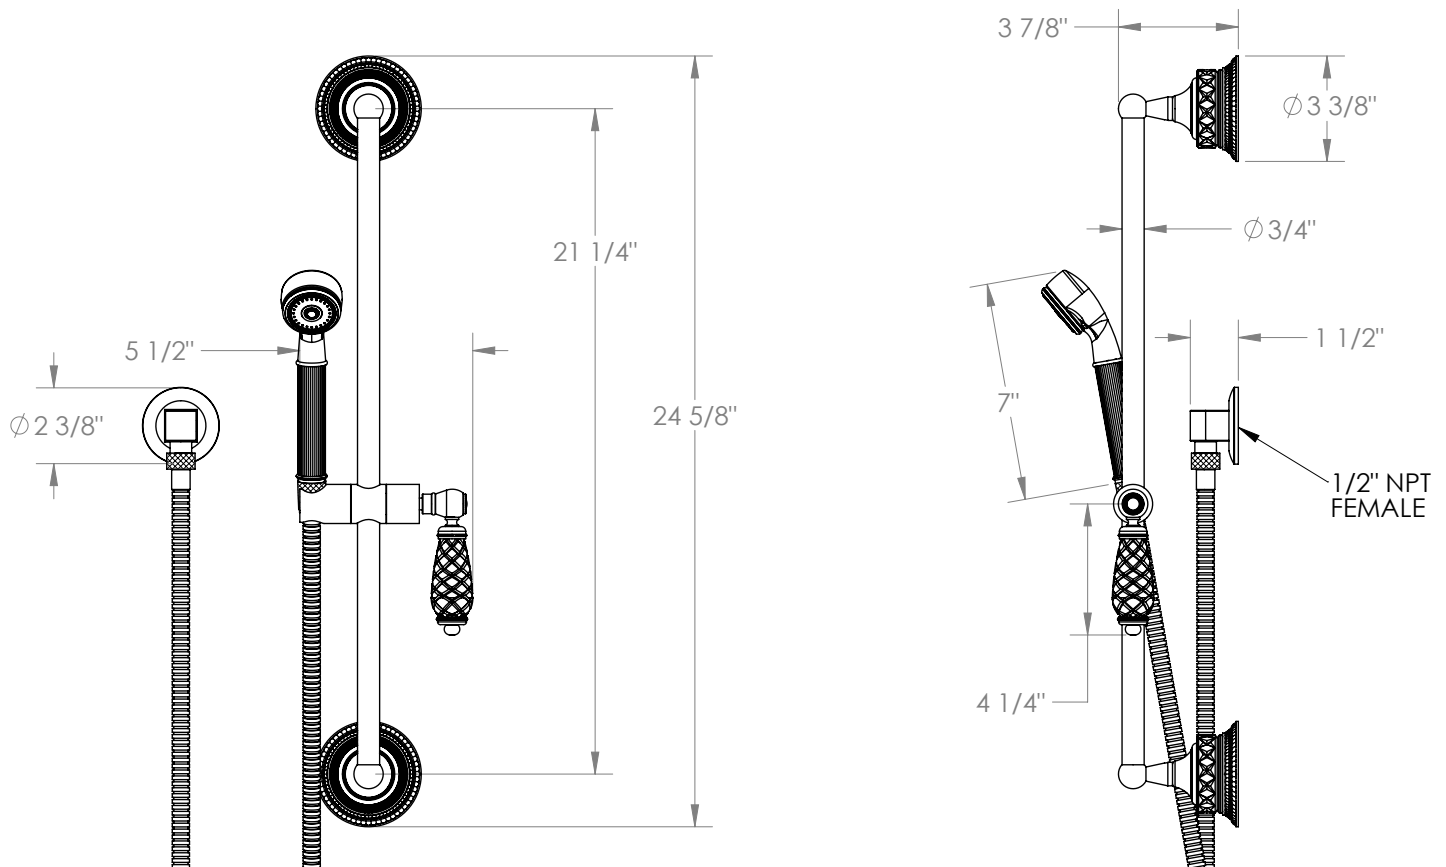

WATERMARK

BROOKLYN, NEW YORK

Venetian 180-HSPB1-BB Positioning Bar Shower Kit with Hand Shower

- Handshower Flow Rate: 1.75 GPM
- Slide bar features an adjustable shower holder that can be set along length of bar and can be set at angle up to 45°
- Hose Length: 69"
- Includes two backflow preventers- one in the hand shower and one in the wall elbow

Includes The Following Components:

- Shower Positioning Bar: 180-6524
- Hand Shower: SH-S1000A1
- Wall Elbow: ELB-6001
- Shower Hose: DS-4079

Available in all finishes shown on the [Watermark Designs website](https://www.watermark-designs.com)

Meets the applicable requirements of ASME A112.18.1-2005/CSA B125.1-05, entitled "Plumbing Supply Fittings".

Watermark Designs reserves the right to make revisions without notice to produce specifications. All product dimensions are nominal.