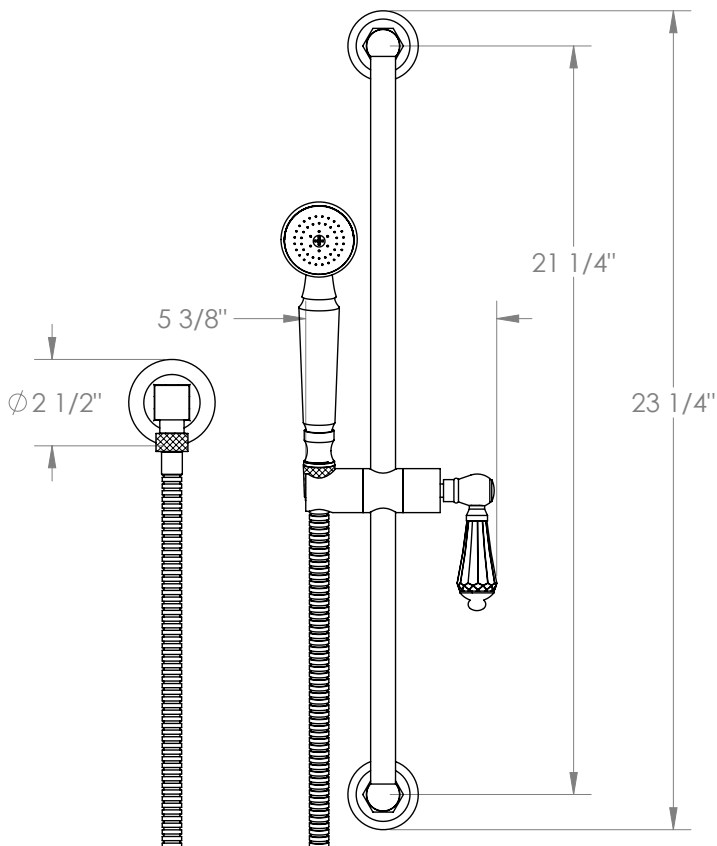

WATERMARK

BROOKLYN, NEW YORK

Paris 206-HSPB1-SWA Positioning Bar Shower Kit with Hand Shower

- Handshower Flow Rate: 1.75 GPM
- Slide bar features an adjustable shower holder that can be set along length of bar and can be set at angle up to 45°
- Hose Length: 69"
- Includes two backflow preventers- one in the hand shower and one in the wall elbow

Includes The Following Components:

- Shower Positioning Bar: 321-6524
- Hand Shower: SH-S525B
- Wall Elbow: ELB-6001
- Shower Hose: DS-4079

Available in all finishes shown on the [Watermark Designs website](https://www.watermark-designs.com)

Meets the applicable requirements of ASME A112.18.1-2005/CSA B125.1-05, entitled "Plumbing Supply Fittings".

Watermark Designs reserves the right to make revisions without notice to produce specifications. All product dimensions are nominal.