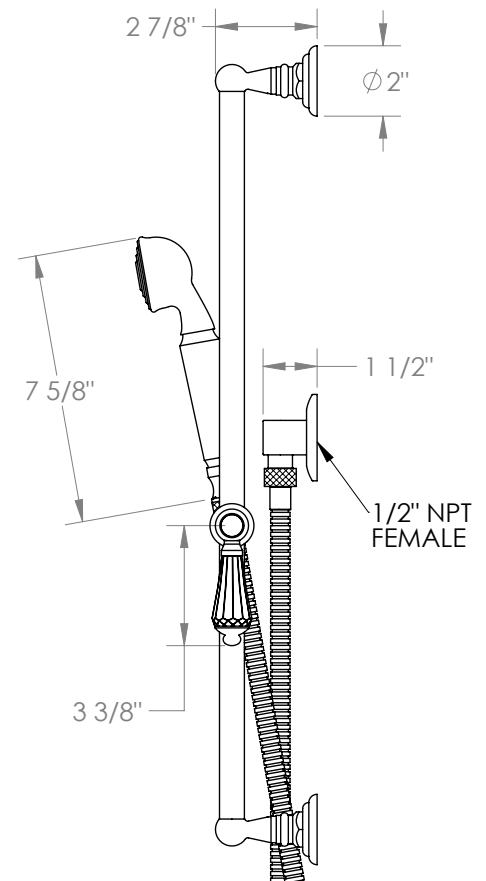

WATERMARK

BROOKLYN, NEW YORK

Paris 206-HSPB1-SWA Positioning Bar Shower Kit with Hand Shower

- Handshower Flow Rate: 1.75 GPM
- Slide bar features an adjustable shower holder that can be set along length of bar and can be set at angle up to 45°
- Hose Length: 69"
- Includes two backflow preventers- one in the hand shower and one in the wall elbow

Includes The Following Components:

- Shower Positioning Bar: 321-6524
- Hand Shower: SH-S525B
- Wall Elbow: ELB-6001
- Shower Hose: DS-4079

Available in all finishes shown on the [Watermark Designs website](https://www.watermark-designs.com)

Meets the applicable requirements of ASME A112.18.1-2005/CSA B125.1-05, entitled "Plumbing Supply Fittings".

Watermark Designs reserves the right to make revisions without notice to produce specifications. All product dimensions are nominal.