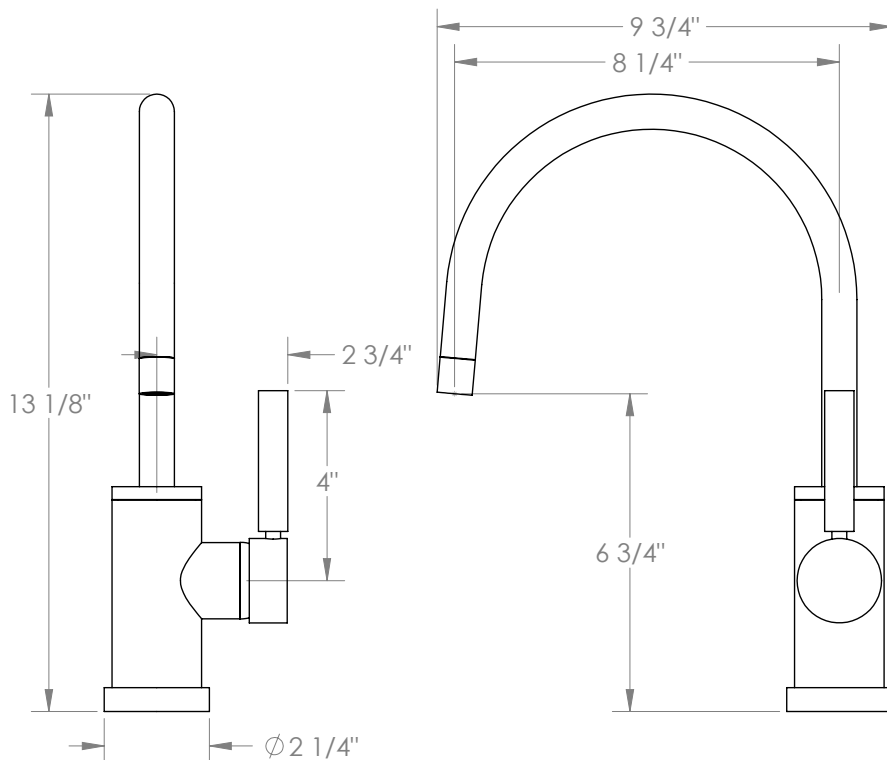

## Loft 2.0 23-7.3G-L8

Deck Mounted, Gooseneck, Monoblock Kitchen  
Faucet

- Fits Deck Up To 1-1/2" Thick
- Recommended Mounting Hole: 1-3/8"
- All Lead-Free Brass Construction
- Flow Rate: 1.75 GPM
- Ceramic Mixing Cartridge
- 360° Rotating Spout
- Professional Installation Required

Available in all finishes shown on the [Watermark Designs website](#)

Meets the applicable requirements of ASME A112.18.1-2005/CSA B125.1-05, entitled "Plumbing Supply Fittings".

Watermark Designs reserves the right to make revisions without notice to produce specifications. All product dimensions are nominal.