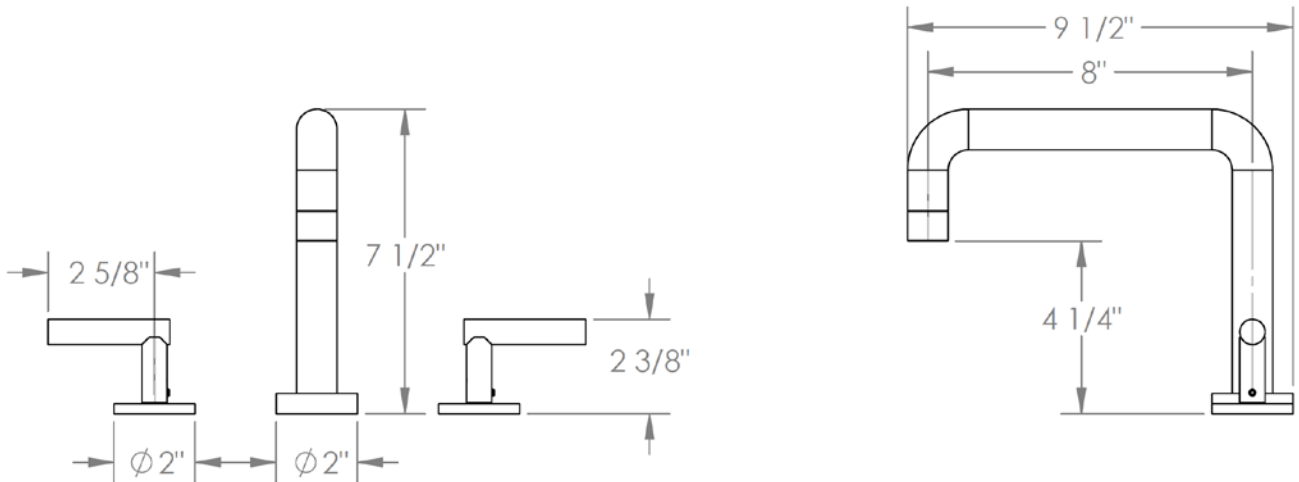

23-8.26-L8
Deck Mounted Bath Set

Meets the applicable requirements of ASME A112.18.1-2005/CSA B125.1-05, entitled "Plumbing Supply Fittings"