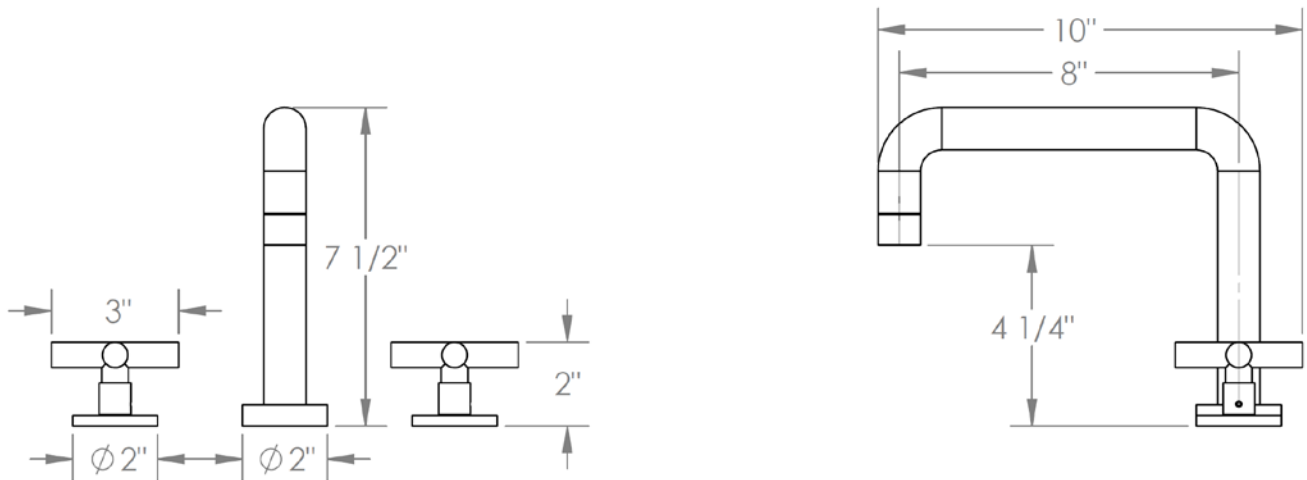

23-8.26-L9
Deck Mounted Bath Set

Meets the applicable requirements of ASME A112.18.1-2005/CSA B125.1-05, entitled "Plumbing Supply Fittings"