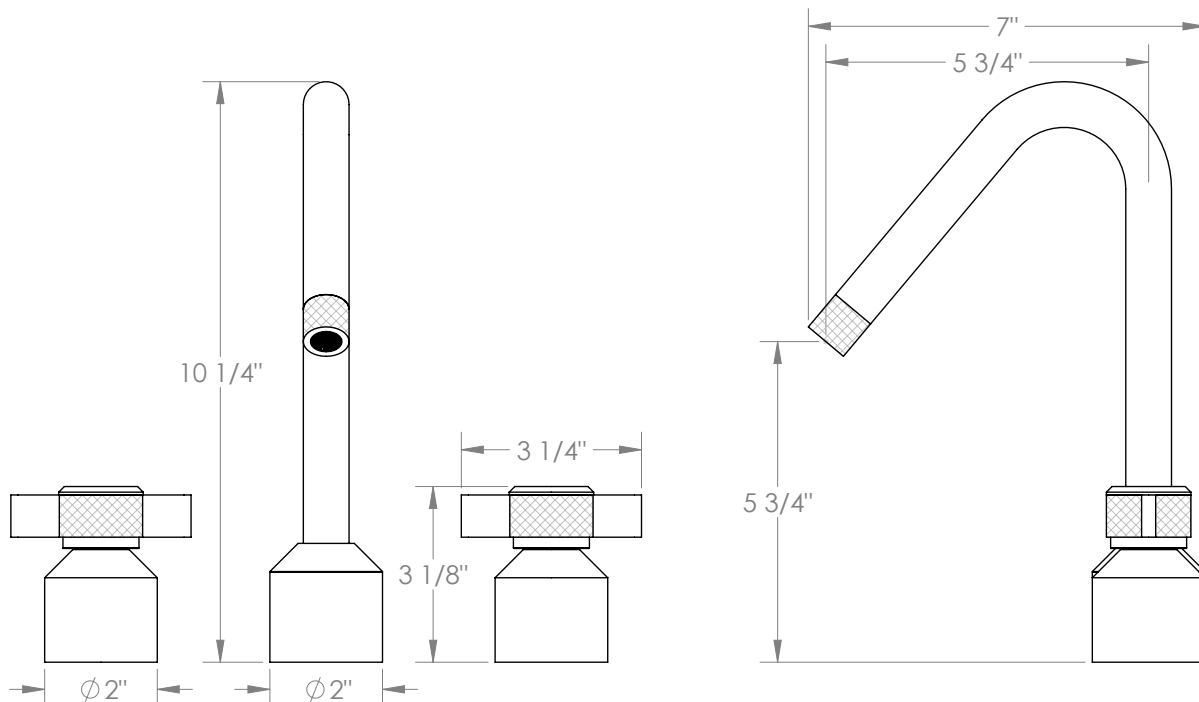

WATERMARK

BROOKLYN, NEW YORK

Urbane 25-7-IN16

Deck Mounted, Two Handle Faucet

- Fits Deck Up To 3" Thick
- Recommended Mounting Hole: 1-3/8"
- All Lead-Free Brass Construction
- Flow Rate: 1.75 GPM
- 1/4 Turn Ceramic Cartridge
- 360° Rotating Spout
- Professional Installation Required

Available in all finishes shown on the [Watermark Designs website](#)

Meets the applicable requirements of ASME A112.18.1-2005/CSA B125.1-05, entitled "Plumbing Supply Fittings".

Watermark Designs reserves the right to make revisions without notice to produce specifications. All product dimensions are nominal.