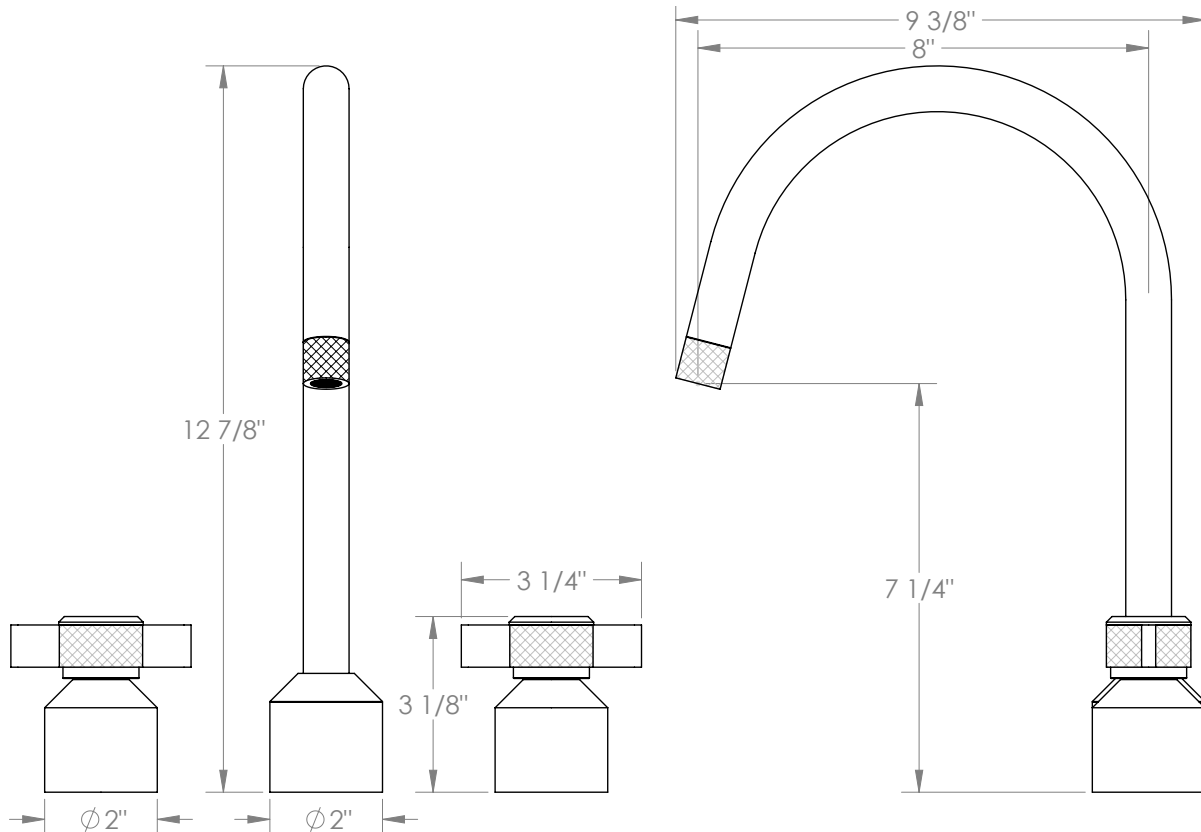

WATERMARK

BROOKLYN, NEW YORK

Urbane 25-7G-IN16

Deck Mounted, Two Handle, Gooseneck Faucet

- Fits Deck Up To 3" Thick
- Recommended Mounting Hole: 1-3/8"
- All Lead-Free Brass Construction
- Flow Rate: 1.75 GPM
- 1/4 Turn Ceramic Cartridge
- 360° Rotating Spout
- Professional Installation Required

Available in all finishes shown on the [Watermark Designs website](https://www.watermark-designs.com)

Meets the applicable requirements of ASME A112.18.1-2005/CSA B125.1-05, entitled "Plumbing Supply Fittings".

Watermark Designs reserves the right to make revisions without notice to produce specifications. All product dimensions are nominal.

09/2023

350 Dewitt Ave. Brooklyn, NY 11207 USA | T: 1 718 257 2800 | F: 1 718 257 2144 | customerservice@watermark-designs.com