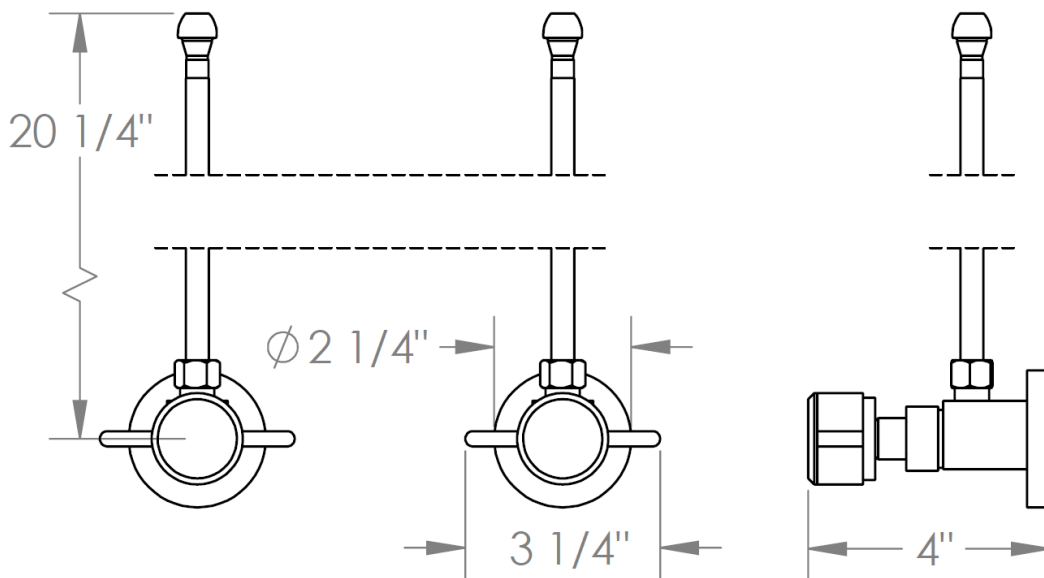

**25-MAS2-IN16**

Lavatory Angle Stop Kit

1/2" IPS x 3/8" OD Compression

**WATERMARK DESIGNS 1/30/2019**

350 Dewitt Ave Brooklyn NY 11207 USA T 718 257 2800 F 718 257 2144 info@watermark-designs.com