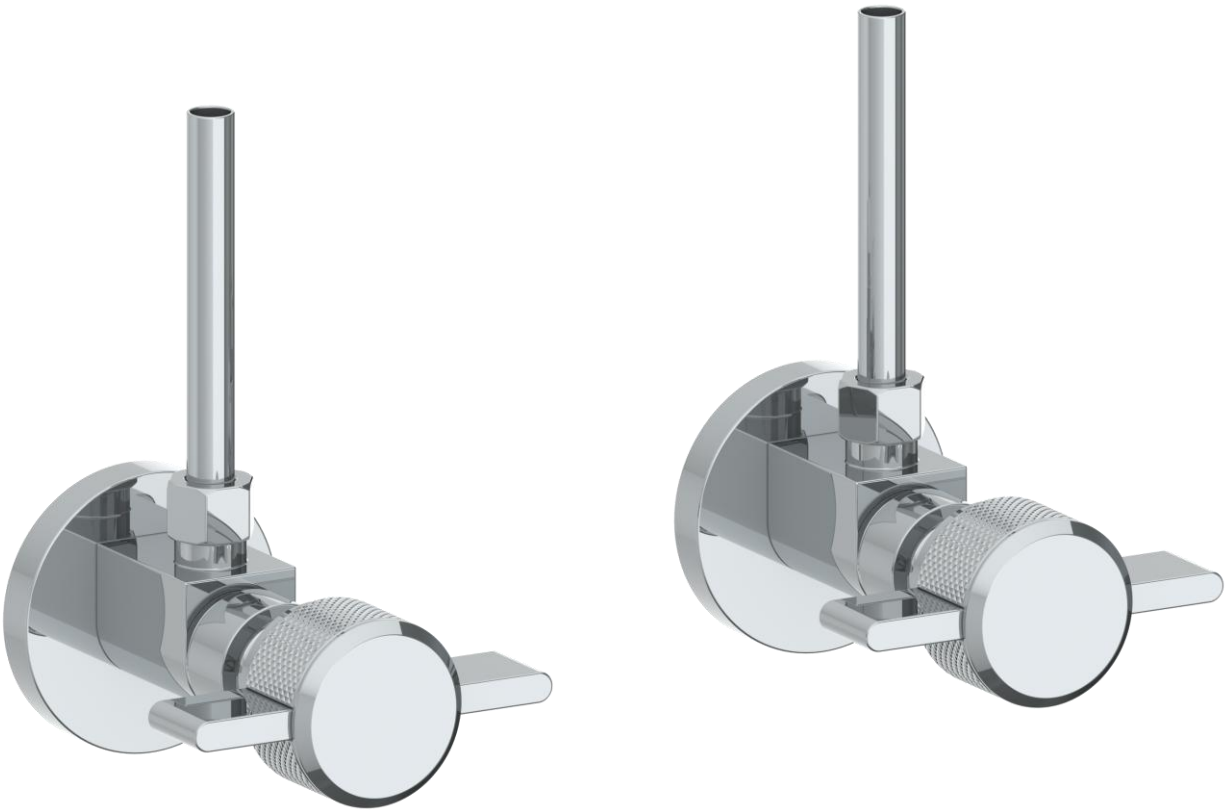

**25-MAS2-IN16**

Lavatory Angle Stop Kit

1/2" IPS x 3/8" OD Compression

**WATERMARK DESIGNS 1/30/2019**

350 Dewitt Ave Brooklyn NY 11207 USA T 718 257 2800 F 718 257 2144 info@watermark-designs.com