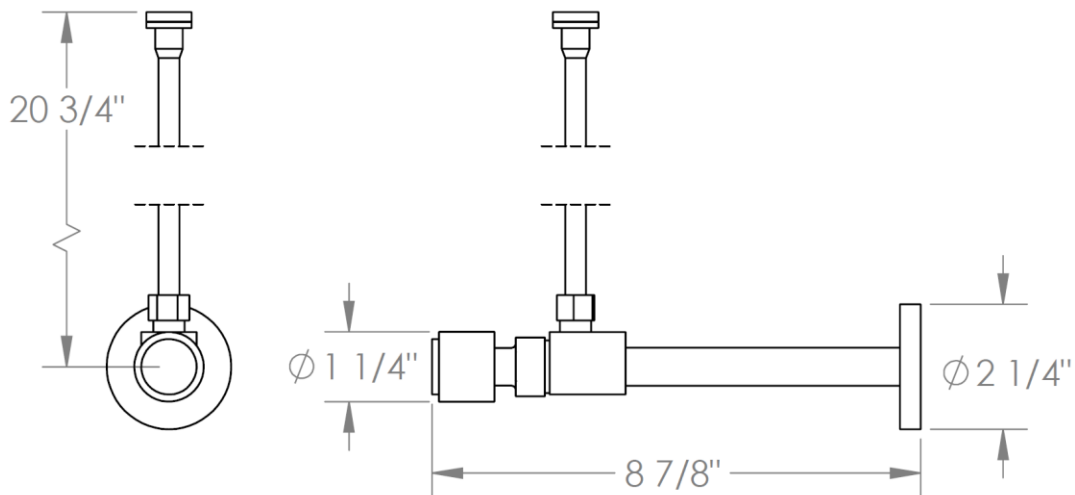

27-MAS7-CL16

Toilet Angle Stop Kit

1/2" Sweat x 3/8" OD Compression

WATERMARK DESIGNS 1/31/2019

350 Dewitt Ave Brooklyn NY 11207 USA T 718 257 2800 F 718 257 2144 info@watermark-designs.com