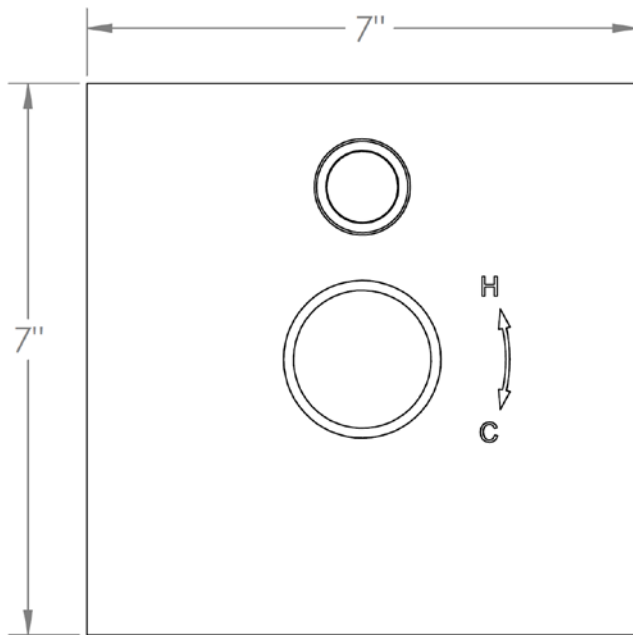

27-P90-CL16

Trim Kit for Pressure Balance Valve with Diverter
For use with SS-PB85 pressure balance rough

WATERMARK DESIGNS 5/2/2018