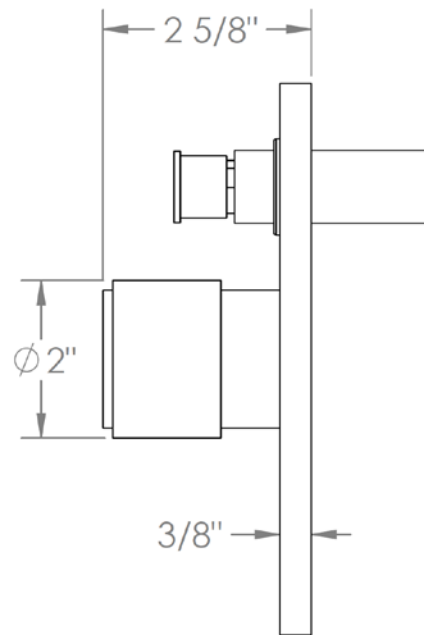

27-P90-CL16

Trim Kit for Pressure Balance Valve with Diverter
For use with SS-PB85 pressure balance rough

WATERMARK DESIGNS 5/2/2018