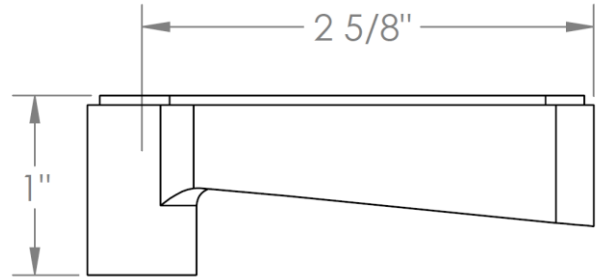

29-MAS7-__
Toilet Angle Stop Kit
1/2" Sweat x 3/8" OD Compression

HANDLE TRIM OPTIONS

TR14 - BEEKMAN

TR15 - GOTHAM