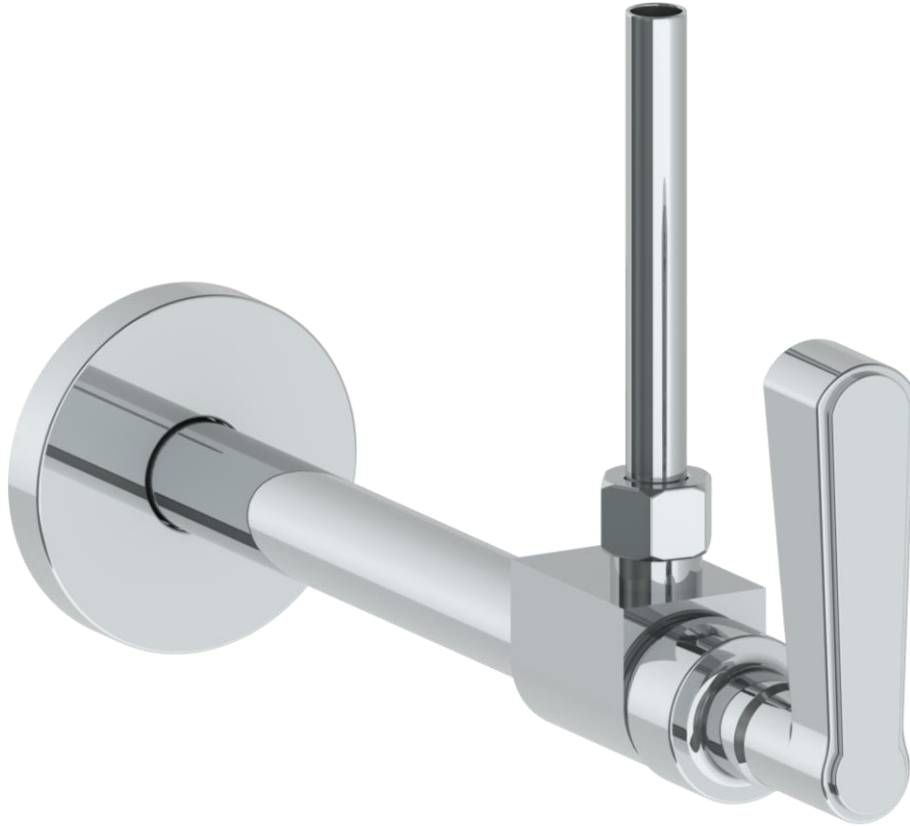

29-MAS7-__
Toilet Angle Stop Kit
1/2" Sweat x 3/8" OD Compression

HANDLE TRIM OPTIONS

TR14 - BEEKMAN

TR15 - GOTHAM