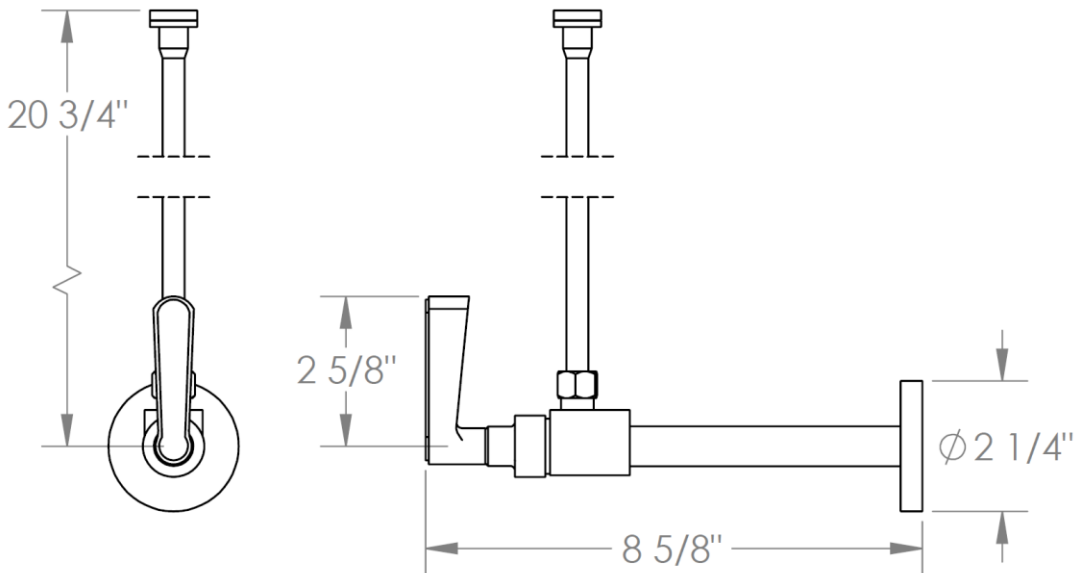

29-MAS7-__
Toilet Angle Stop Kit
1/2" Sweat x 3/8" OD Compression

HANDLE TRIM OPTIONS

TR14 - BEEKMAN

TR15 - GOTHAM