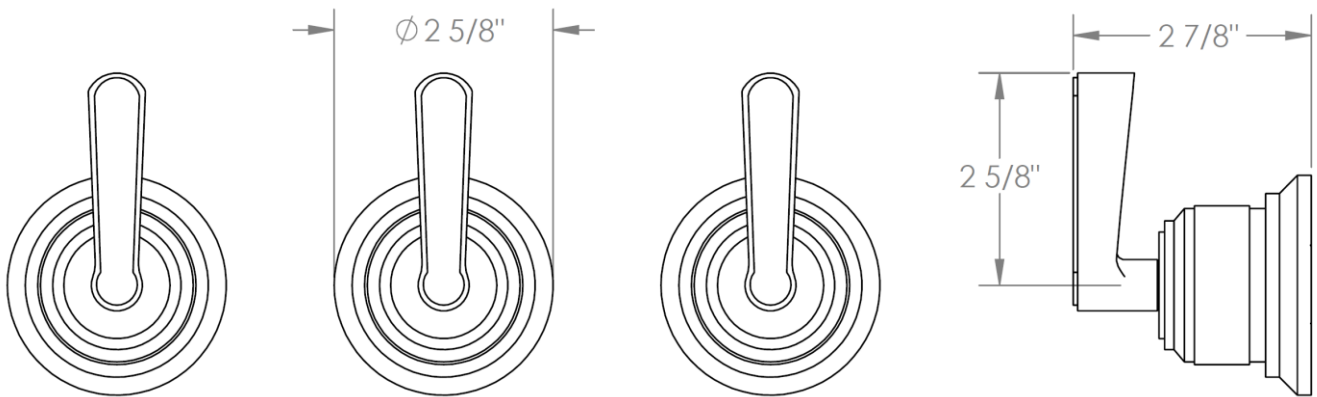

29-WTR3-__
Wall Mounted 3-Valve Shower Trim
Includes Alignment Kit
Requires SS-503 concealed rough

HANDLE TRIM OPTIONS

TR14 - BEEKMAN

TR15 - GOTHAM