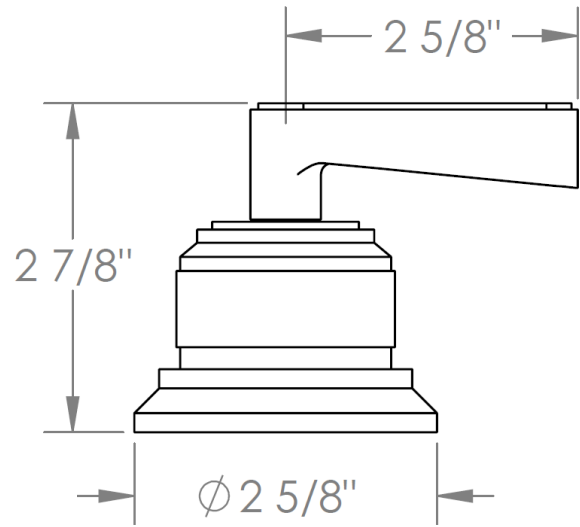

29-WTR3-__
Wall Mounted 3-Valve Shower Trim
Includes Alignment Kit
Requires SS-503 concealed rough

HANDLE TRIM OPTIONS

TR14 - BEEKMAN

TR15 - GOTHAM