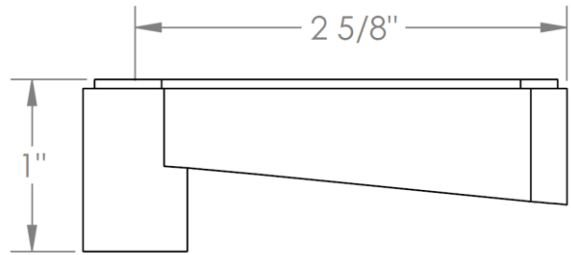

30-T10-__

Trim Kit Only for Thermostatic Valve

Requires SS-TH1000 or SS-TH3000 concealed rough

HANDLE TRIM OPTIONS

TR24 – NORWOOD

TR25 - UNION