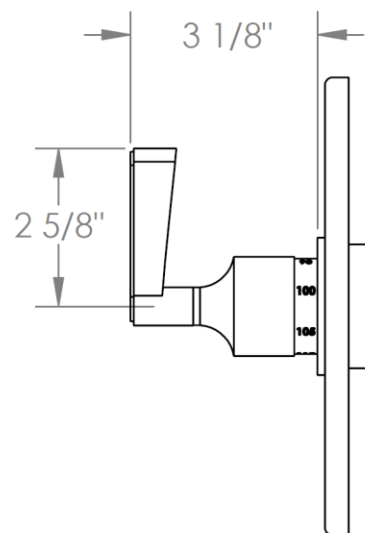

30-T10-__

Trim Kit Only for Thermostatic Valve

Requires SS-TH1000 or SS-TH3000 concealed rough

HANDLE TRIM OPTIONS

TR24 – NORWOOD

TR25 - UNION