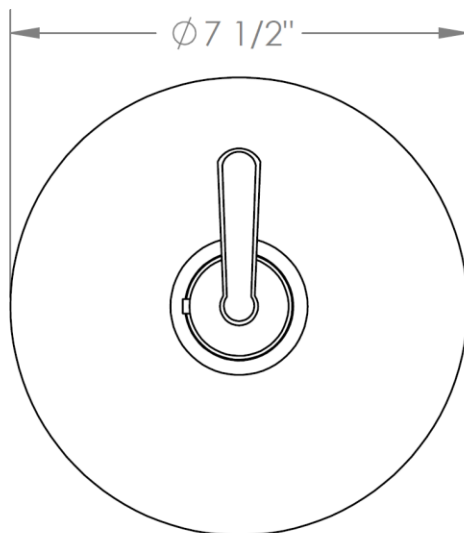

30-T10-__

Trim Kit Only for Thermostatic Valve

Requires SS-TH1000 or SS-TH3000 concealed rough

HANDLE TRIM OPTIONS

TR24 – NORWOOD

TR25 - UNION