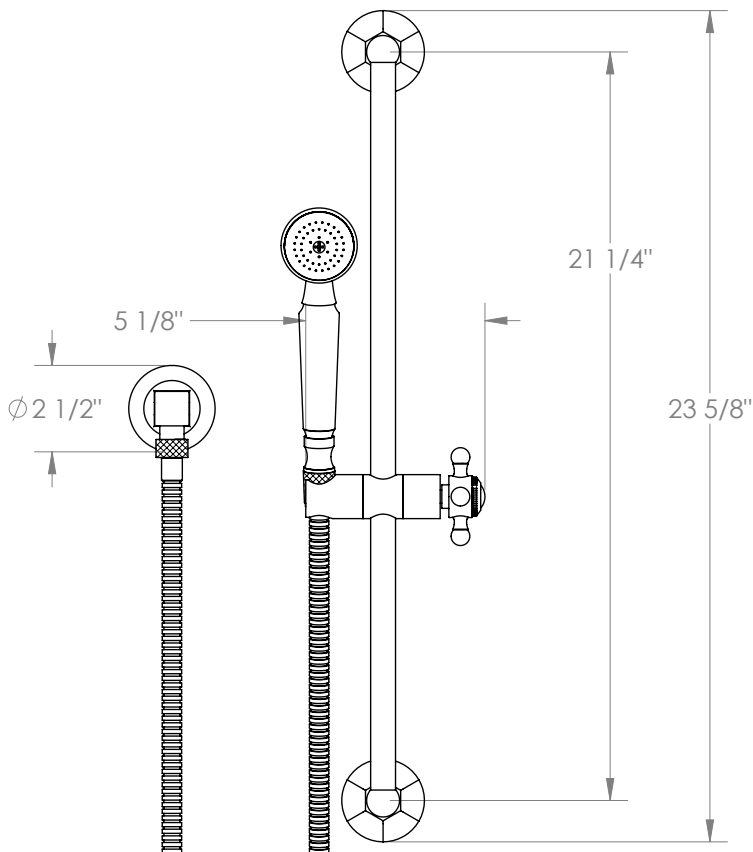

## Gramercy 312-HSPB1-V

Positioning Bar Shower Kit with Hand Shower

- Handshower Flow Rate: 1.75 GPM
- Slide bar features an adjustable shower holder that can be set along length of bar and can be set at angle up to 45°
- Hose Length: 69"
- Includes two backflow preventers- one in the hand shower and one in the wall elbow

Includes The Following Components:

- Shower Positioning Bar: 312-6524
- Hand Shower: SH-S525A
- Wall Elbow: ELB-6001
- Shower Hose: DS-4079

Available in all finishes shown on the [Watermark Designs website](https://www.watermark-designs.com)

Meets the applicable requirements of ASME A112.18.1-2005/CSA B125.1-05, entitled "Plumbing Supply Fittings".

Watermark Designs reserves the right to make revisions without notice to produce specifications. All product dimensions are nominal.