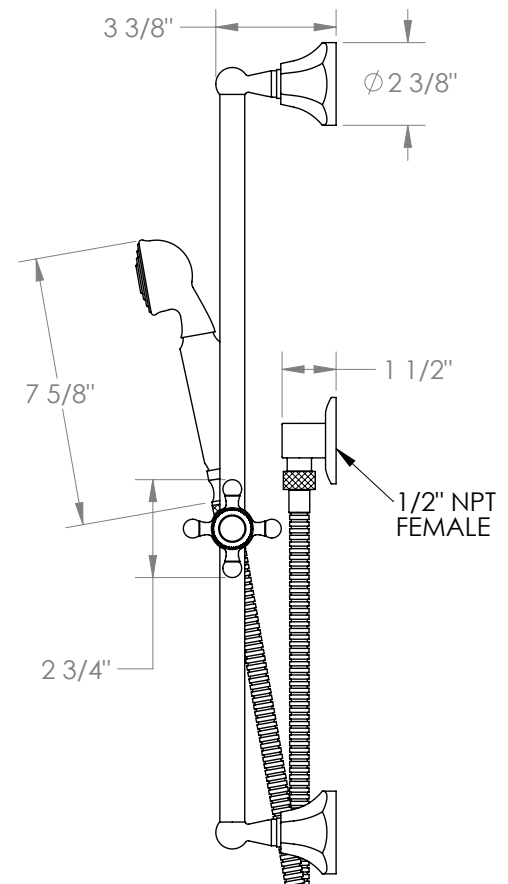

## Gramercy 312-HSPB1-V

Positioning Bar Shower Kit with Hand Shower

- Handshower Flow Rate: 1.75 GPM
- Slide bar features an adjustable shower holder that can be set along length of bar and can be set at angle up to 45°
- Hose Length: 69"
- Includes two backflow preventers- one in the hand shower and one in the wall elbow

Includes The Following Components:

- Shower Positioning Bar: 312-6524
- Hand Shower: SH-S525A
- Wall Elbow: ELB-6001
- Shower Hose: DS-4079

Available in all finishes shown on the [Watermark Designs website](https://www.watermark-designs.com)

Meets the applicable requirements of ASME A112.18.1-2005/CSA B125.1-05, entitled "Plumbing Supply Fittings".

Watermark Designs reserves the right to make revisions without notice to produce specifications. All product dimensions are nominal.