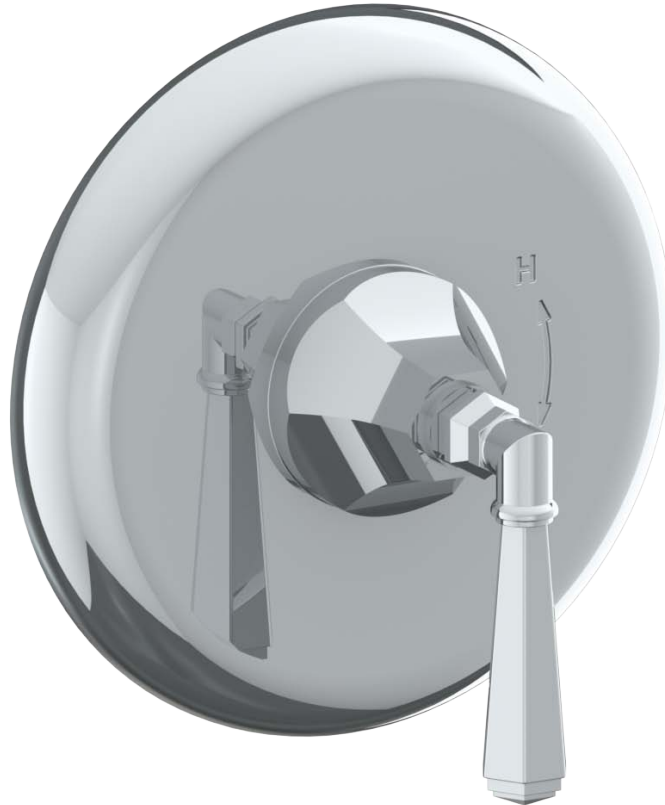

312-P80-Y

Trim Kit for Pressure Balance Valve
For use with SS-PB75 concealed rough

WATERMARK DESIGNS 7/10/2018