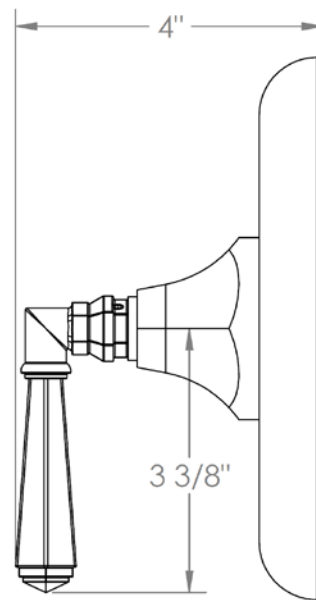

312-P80-Y

Trim Kit for Pressure Balance Valve
For use with SS-PB75 concealed rough

WATERMARK DESIGNS 7/10/2018