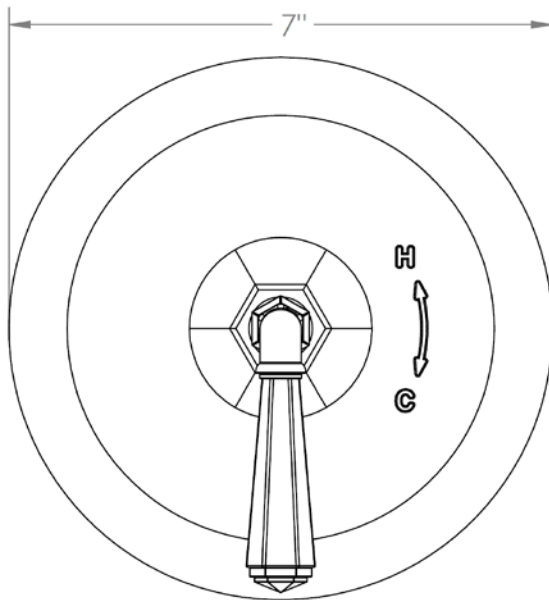

312-P80-Y

Trim Kit for Pressure Balance Valve
For use with SS-PB75 concealed rough

WATERMARK DESIGNS 7/10/2018