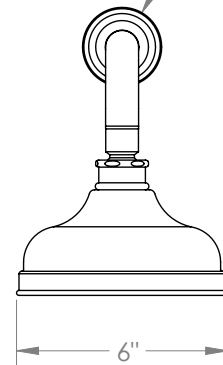

WATERMARK

BROOKLYN, NEW YORK

York
313-HAF.1

Wall Mounted Showerhead

- Flow Rate: 1.75 GPM at 80 psi
- Self-Cleaning Silicone Jets
- Includes: SS-703TRAF and SH-RH070.
- Professional Installation Required.

Available in all finishes shown on the [Watermark Designs website](#)

1/2"-14 NPT MALE

Ø 2 1/4"

Meets the applicable requirements of ASME A112.18.1-2005/CSA B125.1-05, entitled "Plumbing Supply Fittings".