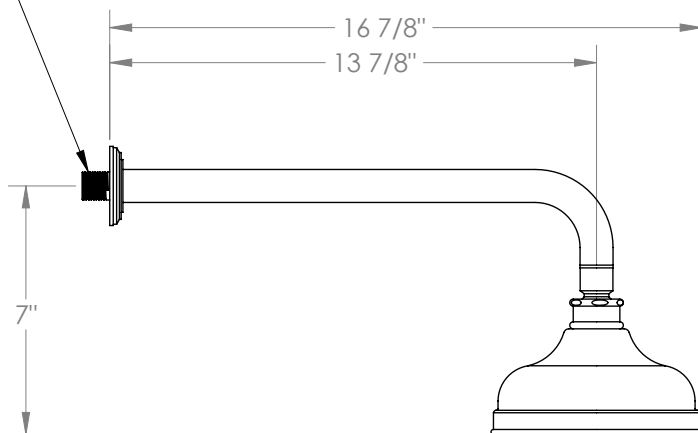

WATERMARK

BROOKLYN, NEW YORK

York
313-HAF.1

Wall Mounted Showerhead

- Flow Rate: 1.75 GPM at 80 psi
- Self-Cleaning Silicone Jets
- Includes: SS-703TRAF and SH-RH070.
- Professional Installation Required.

Available in all finishes shown on the [Watermark Designs website](#)

1/2"-14 NPT MALE

Ø 2 1/4"

Meets the applicable requirements of ASME A112.18.1-2005/CSA B125.1-05, entitled "Plumbing Supply Fittings".