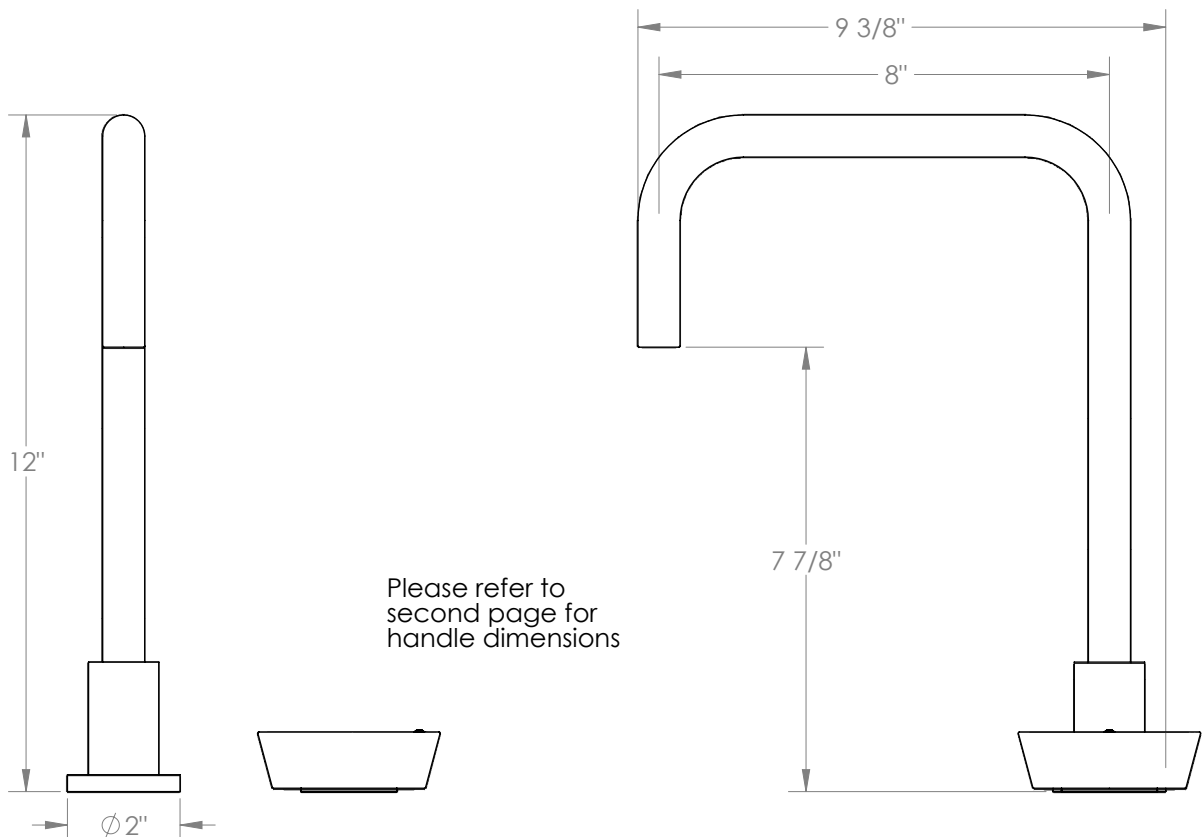

## Zen 36-7.1.3-WM

Deck Mounted, Single Handle Faucet

- Fits Deck Up To 3" Thick
- Recommended Mounting Hole: 1-3/8"
- All Lead-Free Brass Construction
- Flow Rate: 1.75 GPM
- Ceramic Mixing Cartridge
- 360° Rotating Spout
- Professional Installation Required

Available in all finishes shown on the [Watermark Designs website](#)

Meets the applicable requirements of ASME A112.18.1-2005/CSA B125.1-05, entitled "Plumbing Supply Fittings".

Watermark Designs reserves the right to make revisions without notice to produce specifications. All product dimensions are nominal.