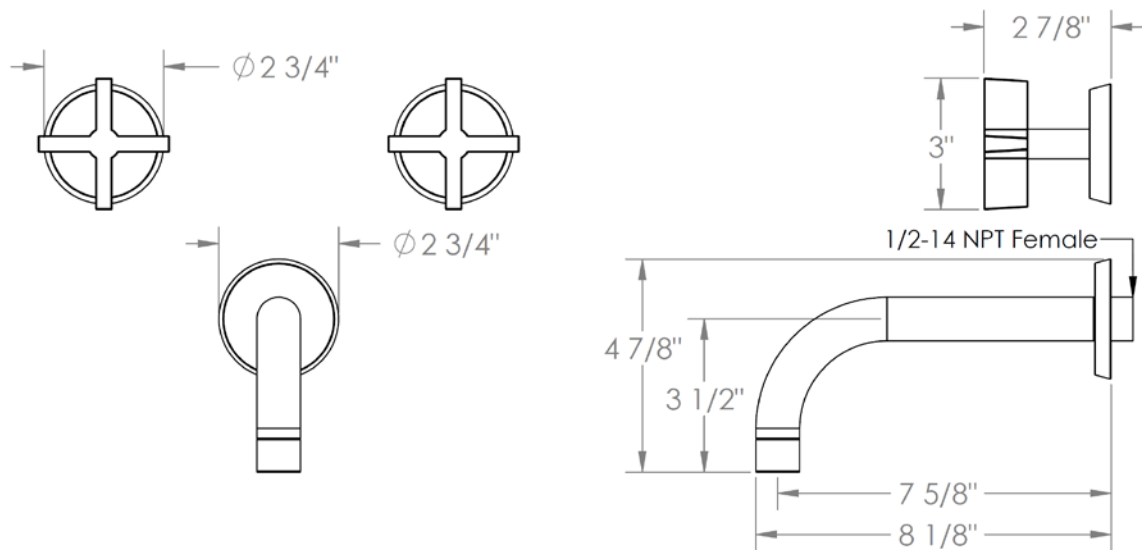

37-5-BL3

Wall Mounted Bath Set

For use with SS-506 or SS-THV2.2-26C roughs

Meets the applicable requirements of ASME A112.18.1-2005/CSA B125.1-05, entitled "Plumbing Supply Fittings"

WATERMARK DESIGNS 3/9/2018