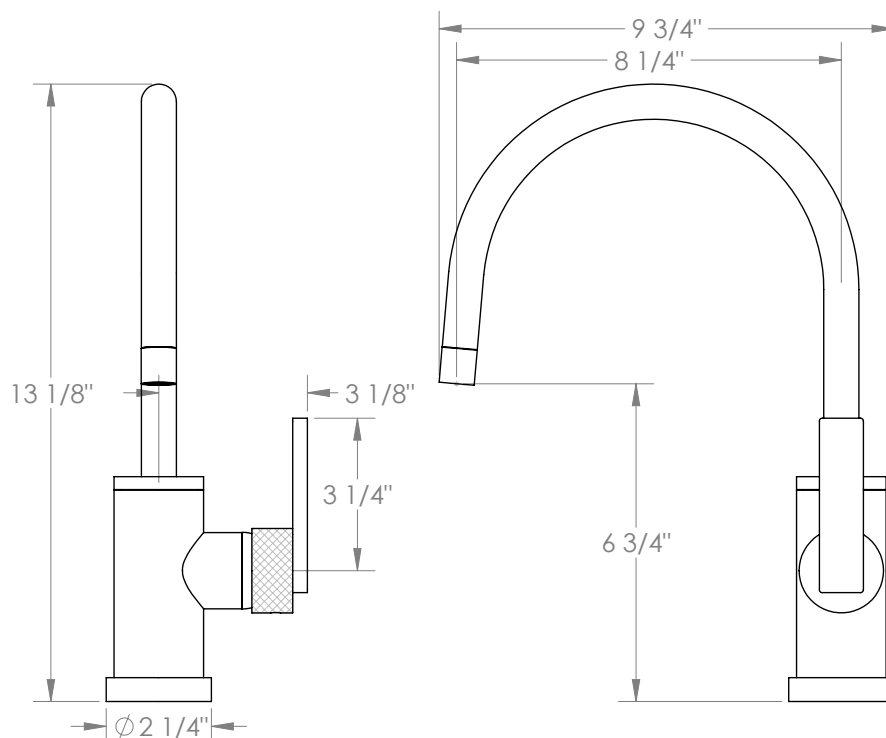

WATERMARK

BROOKLYN, NEW YORK

Rainey 70-7.3G-RNK8

Deck Mounted, Gooseneck, Monoblock Kitchen
Faucet

- Fits Deck Up To 1-1/2" Thick
- Recommended Mounting Hole: 1-3/8"
- All Lead-Free Brass Construction
- Flow Rate: 1.75 GPM
- Ceramic Mixing Cartridge
- 360° Rotating Spout
- Professional Installation Required

Available in all finishes shown on the [Watermark Designs website](https://www.watermark-designs.com)

Meets the applicable requirements of ASME A112.18.1-2005/CSA B125.1-05, entitled "Plumbing Supply Fittings".

Watermark Designs reserves the right to make revisions without notice to produce specifications. All product dimensions are nominal.

09/2023

350 Dewitt Ave. Brooklyn, NY 11207 USA | T: 1 718 257 2800 | F: 1 718 257 2144 | customerservice@watermark-designs.com