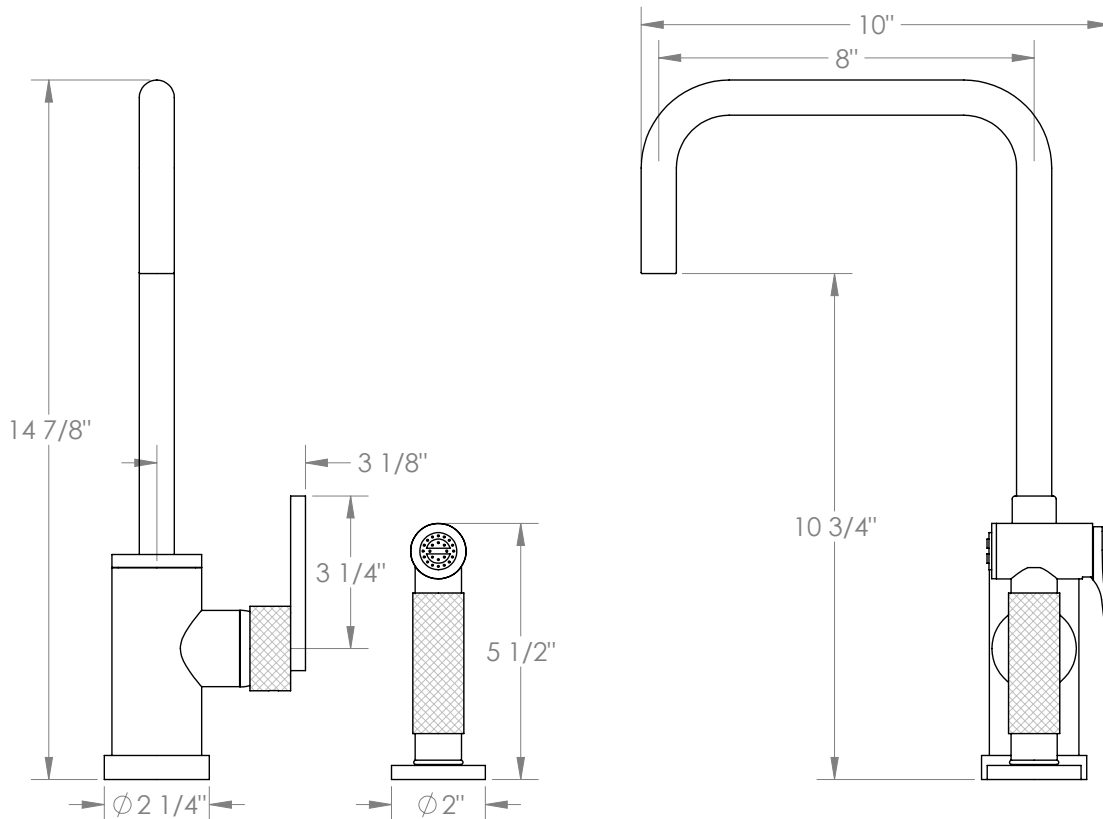

## Rainey 70-7.4-RNK8 Deck Mounted 2 Hole Kitchen Set - Includes Side Spray

- Side Spray Hose Length: 50" (Final Length May Vary)
- Fits Deck Up To 1-1/2" Thick
- Recommended Mounting Hole: 1-3/8"
- Lead-Free Brass Construction
- Flow Rate: 1.75 GPM
- Kerox Ceramic Mixing Cartridge
- 360° Rotating Spout
- Professional Installation Required

Available in all finishes shown on the [Watermark Designs website](https://www.watermark-designs.com)

Meets the applicable requirements of ASME A112.18.1/CSA B125.1, entitled "Plumbing Supply Fittings".

Watermark Designs reserves the right to make revisions without notice to product specifications. All product dimensions are nominal.

04/2024

350 Dewitt Ave. Brooklyn, NY 11207 USA | T: 1 718 257 2800 | F: 1 718 257 2144 | [customerservice@watermark-designs.com](mailto:customerservice@watermark-designs.com)