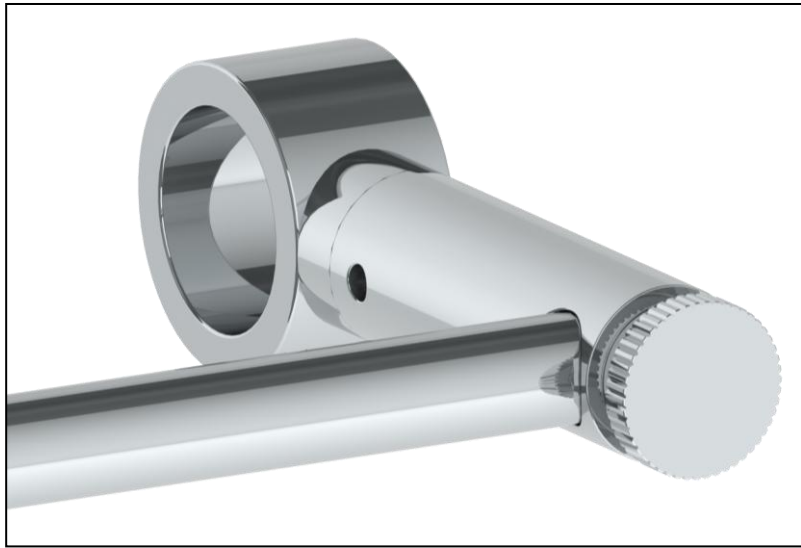

CON-SUT-0.1

16" Towel Bar for Console Legs
Sutton Collection

WATERMARK DESIGNS 2/4/2019