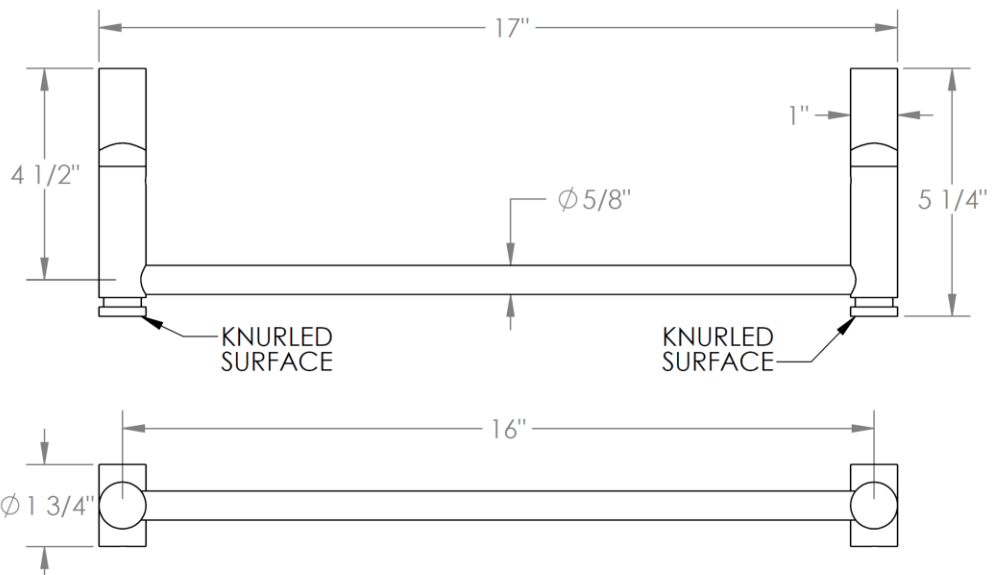

CON-SUT-0.1

16" Towel Bar for Console Legs
Sutton Collection

WATERMARK DESIGNS 2/4/2019