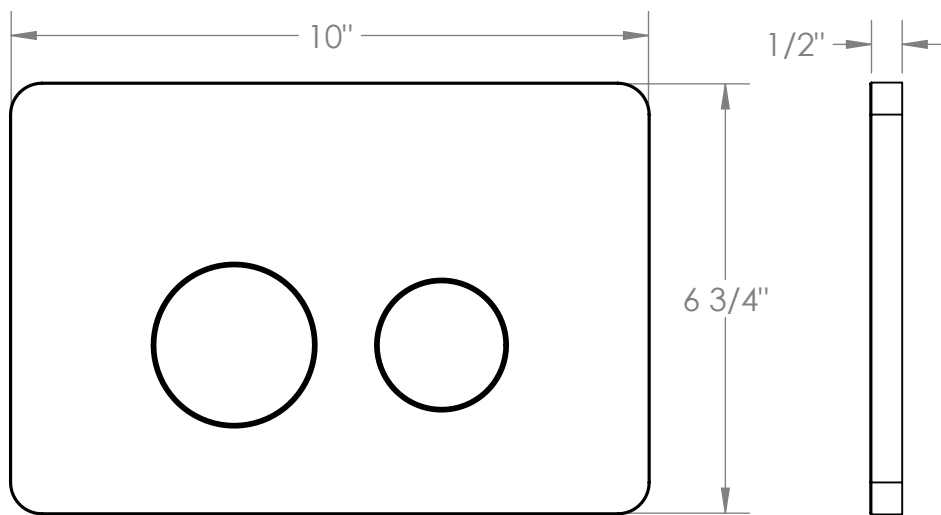

FLP600

Actuator Plate for Concealed Tanks

Compatible with Geberit 111.335.00.5, 111.798.00.1,
111.902.00.5, and 111.597.00.1 carriers

For use with Sigma series cistern tanks

Includes Frame Kit

Meets the applicable requirements of ASME A112.18.1-2005/CSA B125.1-05, entitled "Plumbing Supply Fittings"