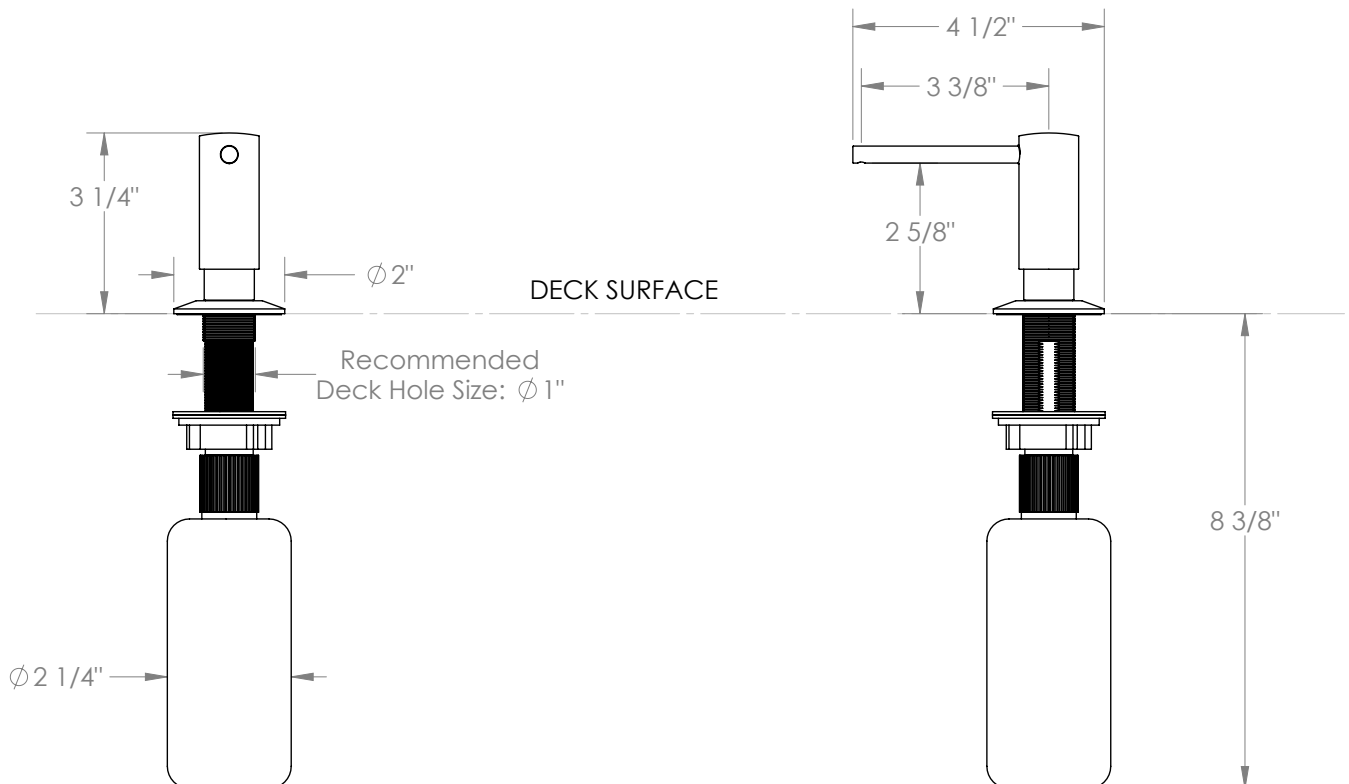

WATERMARK

BROOKLYN, NEW YORK

Kitchen Ancillaries

MLD2

Contemporary Lotion Dispenser

- Fits Deck Up To 1-3/4" Thick
- Recommended Mounting Hole: 1"
- Refillable 9 fl oz. bottle
- Professional Installation Required

Available in all finishes shown on the [Watermark Designs website](#)

Meets the applicable requirements of ASME A112.18.1-2005/CSA B125.1-05, entitled "Plumbing Supply Fittings".

Watermark Designs reserves the right to make revisions without notice to produce specifications. All product dimensions are nominal.