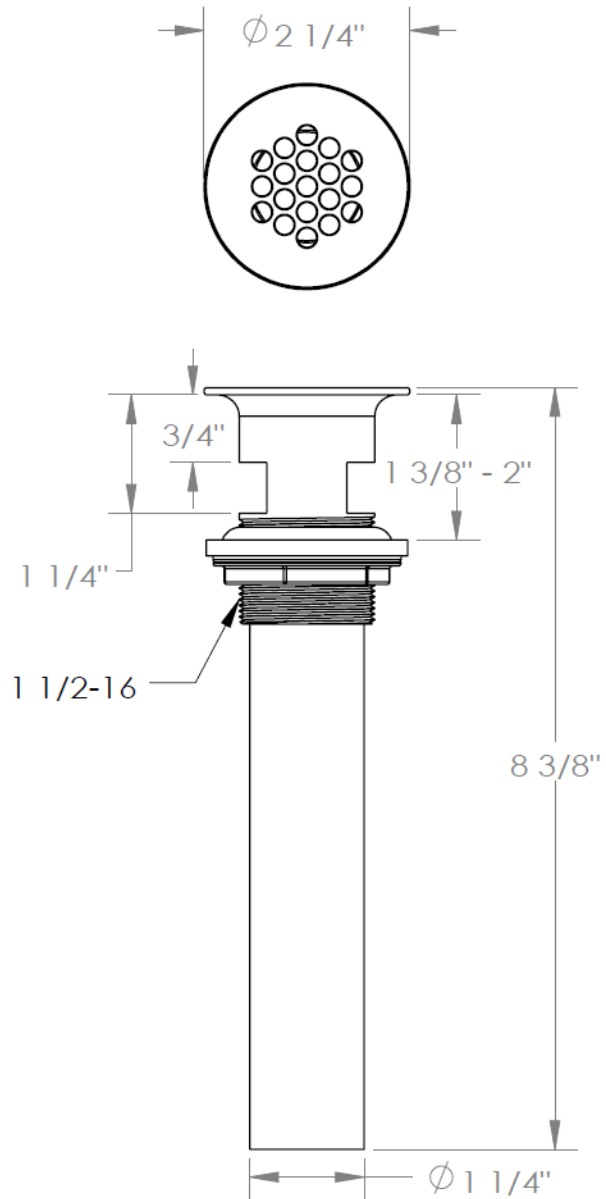

MPU3PL

Grid Lavatory Drain with Overflow
(Entire Drain Plated)

WATERMARK DESIGNS 4/17/2018