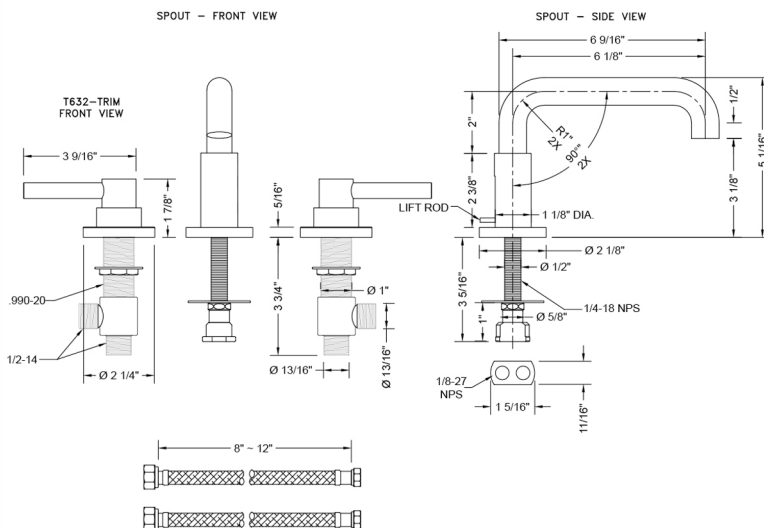

Downtown Contempo Faucet with Round Escutcheons & Low Contempo Lever Handles -1.2 GPM

Model #: 8882-T632-1.2-

FEATURES:

- All brass 8" - 12" widespread faucet includes brass pop-up drain with overflow
- 1/4 turn ceramic valves
- Low Profile Swivel Spout (For Stationary Spout option, contact JACLO)
- Available Flow Rates: 1.5, 1.2 & 0.5 GPM. Additional flow rate (aerator) options available. Contact JACLO.
- 5 3/4" spout reach
- Spout Hole Size: 1 1/2" - 1 7/8"
- Valve Hole Size: 1 1/8" - 1 5/8"
- ADA Compliant Levers

SPECIFICATION DRAWING:

AVAILABLE HANDLES:

COMPLIANCES:

CEC

Complies with: ASME A112.18.1-2012/CSA B125.1-12